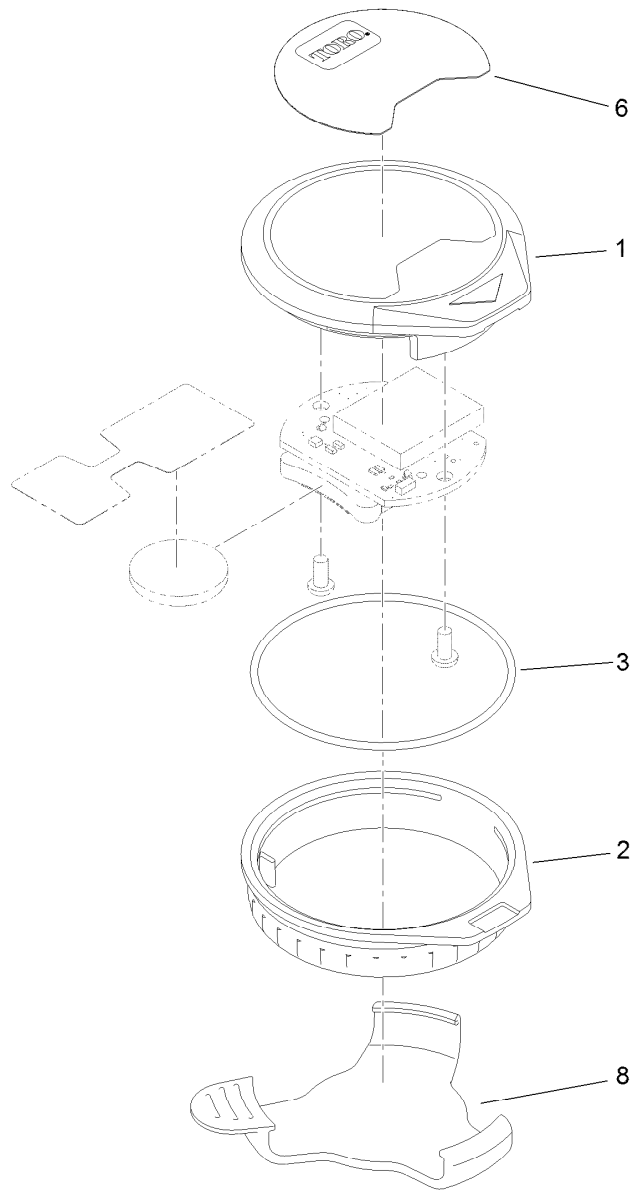

Count on it.

Parts Catalog

PUC Hour Meter

Model No. 99982—Serial No. 317000001 and Up

PUC Hour Meter Assembly

<i>Ref.</i>	<i>Part Number</i>	<i>Qty.</i>	<i>Description</i>
1	136-7038	1	Housing-Top
2	136-7039	1	Housing-Bottom
3	136-7043	1	O-Ring
6	136-7045	1	Decal
8	136-7047	2	Clip ASM