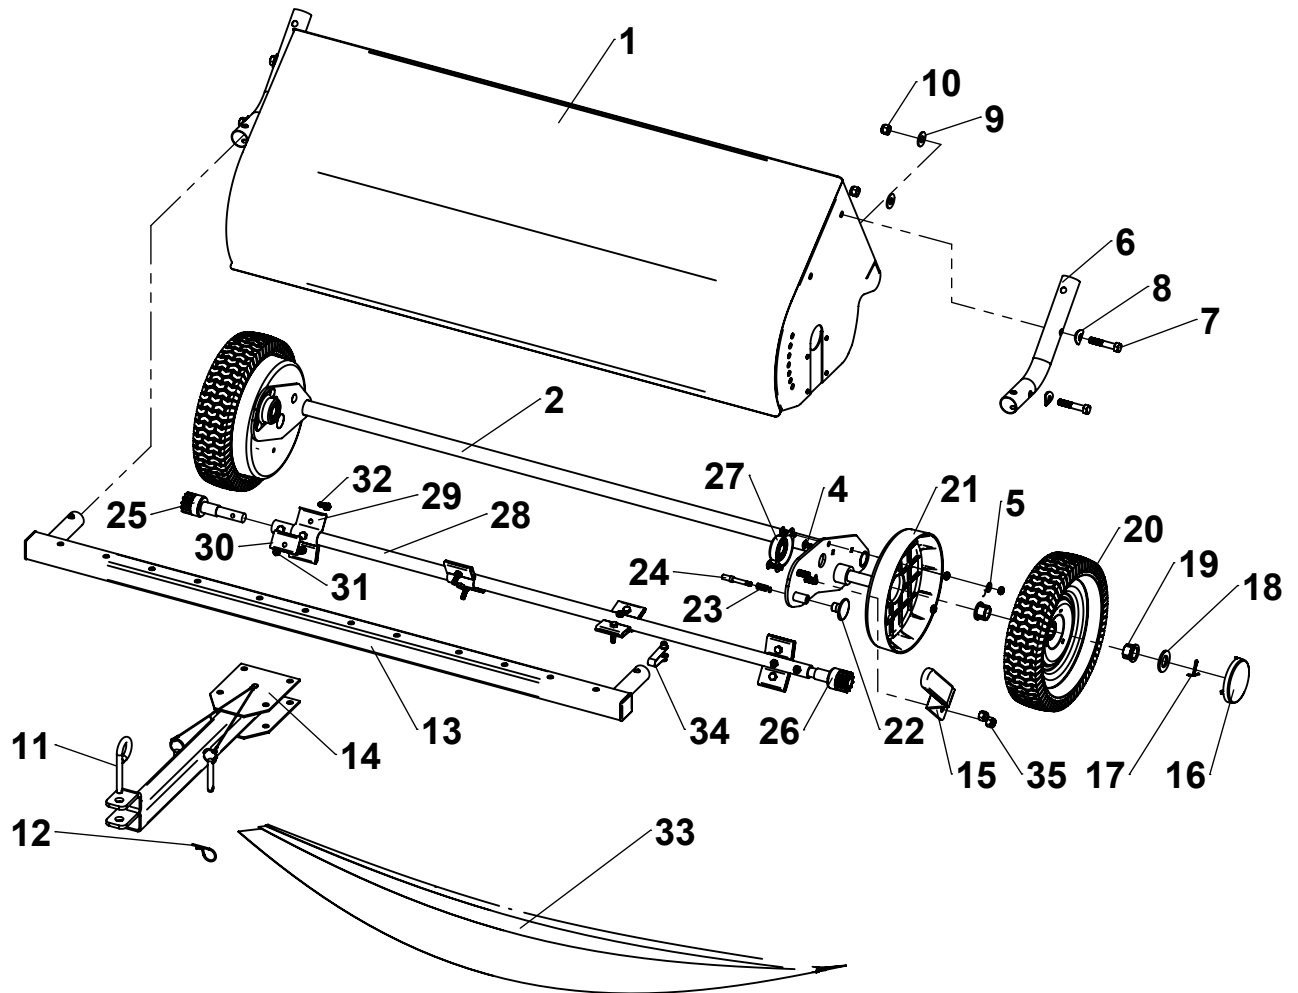

Repair Parts

ITEM	PART NO	DESCRIPTION	QTY.	ITEM	PART NO	DESCRIPTION	QTY.
1		SWEEPER HOUSING	1	19	6000540	WHEEL BUSHING	4
2	6004353-G2	WHEEL WELDMENT	1	20	307011	WHEEL(BUSHING INCLUDED)	2
				21	6000539	DUST COVER	2
4	6000733-ZC	1/4" -20 X 1" CARRIAGE BOLT	8	22	6004023	PLUNGER KNOB	1
5	3000716-ZC	WASHER, 1/4" SAE	4	23	6004022	PLUNGER SPRING	1
6	307034-B2	HITCH MOUNT TUBE	2	24	6004020-ZC	PLUNGER PIN	1
7	KIT 6004344	3/8"-16 X 2" HEX BOLT	4	25	KIT 6000828	PINION ASSEMBLY, RIGHT	1
8		CURVED WASHER, 3/8" USS	4	26		PINION ASSEMBLY, LEFT	1
9		WASHER, 3/8" USS	4	27	6000828	BEARING ASSEMBLY	2
10		NYLOCK NUT, 3/8-16 UNC	4	28	307124-B2	SPIRAL BRUSH TUBE	1
11		3" HITCH PIN	1	29	307122-ZC	STEEL BRACKET	4
12		HAIRPIN	1	30	307121-ZC	STEEL CLAMP	8
13	6003953-B2	HITCH CROSS TUBE ASSEMBLY	1	31	300065-ZC	1/4" -20 LOCK NUT	22
14	6003965-B2	HITCH ASSEMBLY	1	32	3000539-ZC	1/4" -20 X 1-1/4" BOLT	14
15	6003957-B2	HEIGHT ADJ. HANDLE	1	33	307321	42" SPIRAL BRUSH	2
16	307241	WHEEL CAP	2	34	6000222-ZC	SNAP BUTTON	2
17	300081-ZC	COTTER PIN, 1/8" X 1-1/2"	2	35	3000618-ZB	NYLOCK NUT, 3/8-16 UNC	2
18	3000721-ZC	WASHER, 3/4" SAE	2				

Repair Parts

ITEM	PART NO.	DESCRIPTION	QTY	ITEM	PART NO.	DESCRIPTION	QTY
37	307032-B2	CONNECTING TUBE	2	45		CLEVIS PIN, 3/8" X 1/2"	2
38	307331	HOPPER BAG	1	46		CLEVIS PIN, 1/4" X 1-1/4"	2
39	KIT 6004133-B2	BOTTOM FRAME TUBE	2	47	KIT 6004344	3/8" USS FLAT WASHER	2
40		TOP FRAME TUBE	2	48		QUICK-RELEASE PIN	2
41		CENTER FRAME TUBE	2	49		HAIRPIN	6
42		TENSION TUBE ASSEMBLY	1	50	307361	DUMP ROPE	1
43	307051-B2	HOPPER PIVOT ROD	1	51	6000208-ZC	SNAP BUTTON	4
44	307061-B2	HOPPER STOP BAR	1				