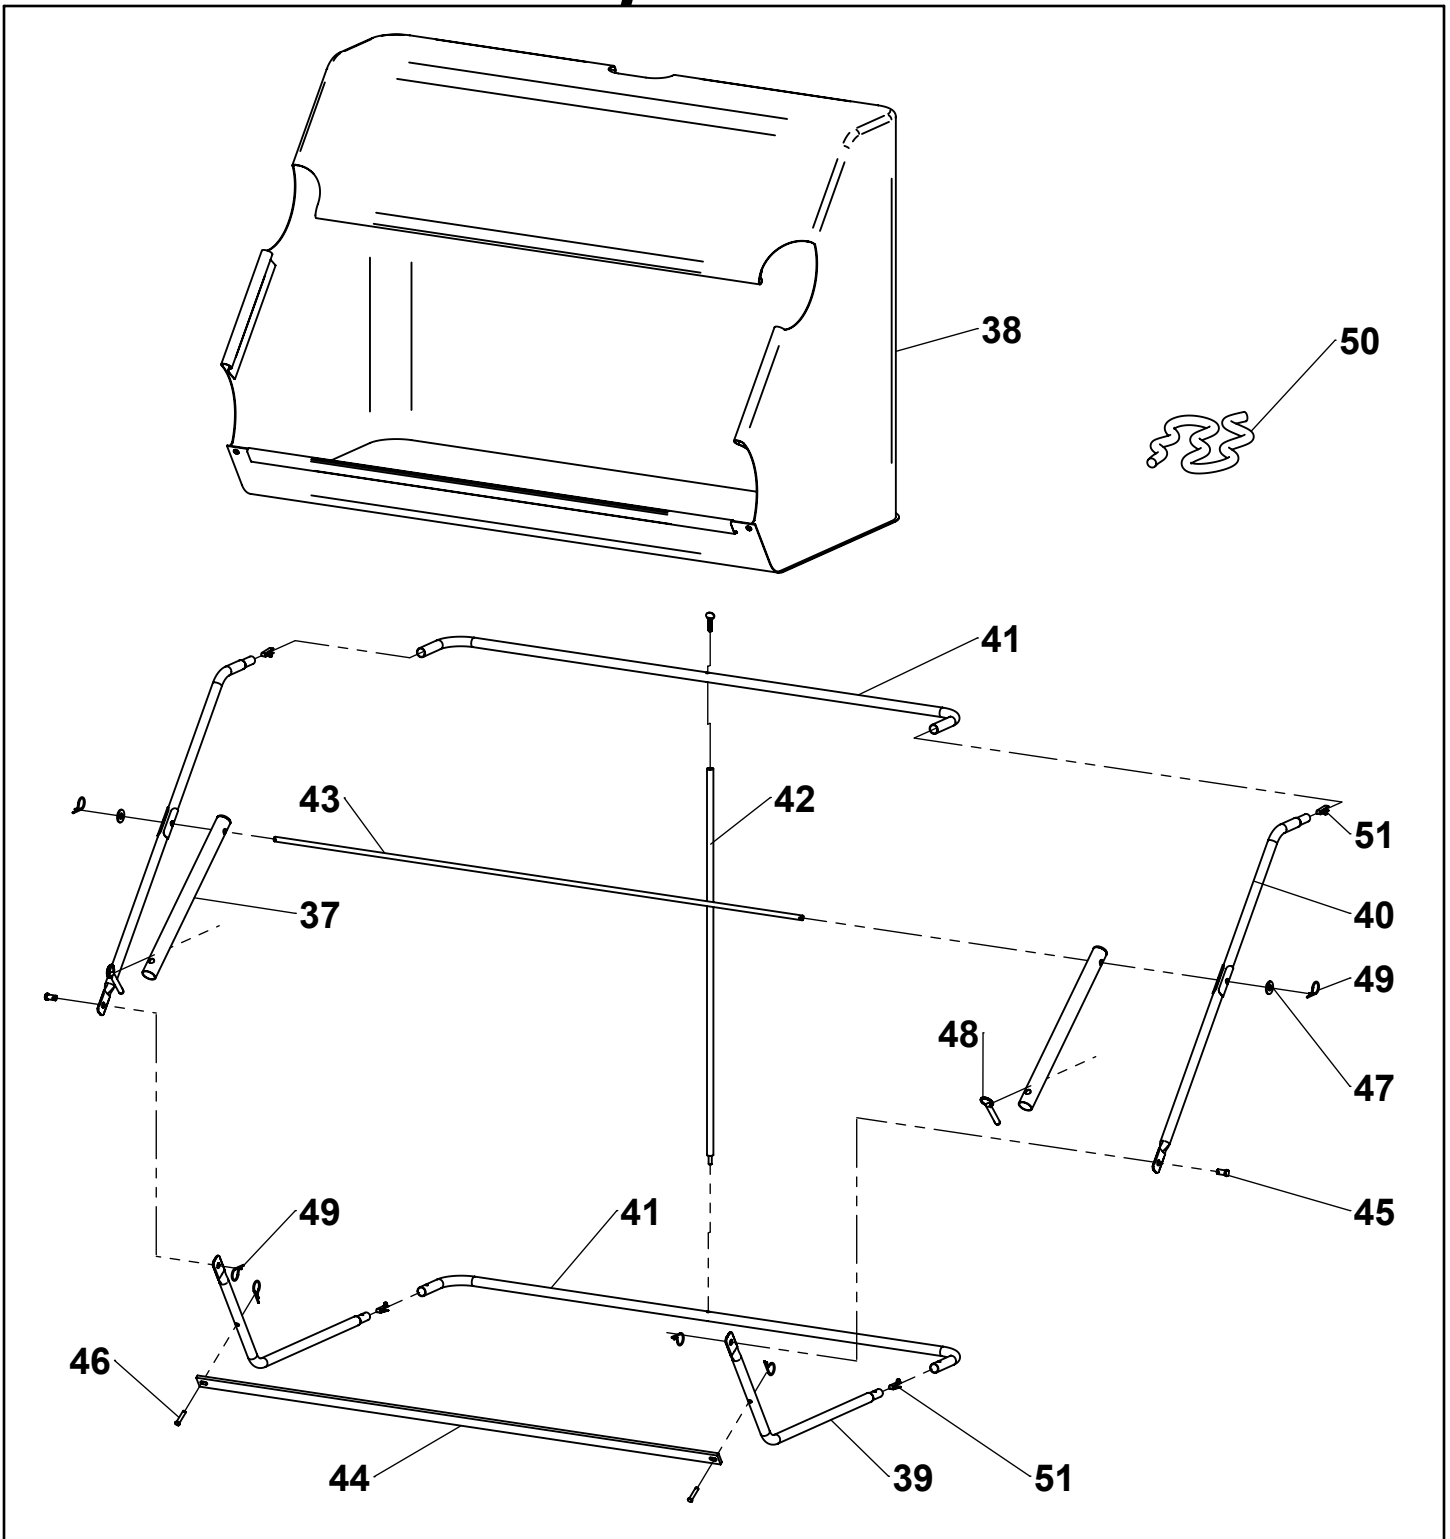

Repair Parts

ITEM	PART NO	DESCRIPTION	QTY.	ITEM	PART NO	DESCRIPTION	QTY.
1		SWEEPER HOUSING	1	19	6000540	WHEEL BUSHING	4
2	6004353-G2	WHEEL WELDMENT	1	20	307011	WHEEL(BUSHING INCLUDED)	2
				21	6000539	DUST COVER	2
4	6000733-ZC	1/4" -20 X 1" CARRIAGE BOLT	8	22	6004023	PLUNGER KNOB	1
5	3000716-ZC	WASHER, 1/4" SAE	4	23	6004022	PLUNGER SPRING	1
6	307034-B2	HITCH MOUNT TUBE	2	24	6004020-ZC	PLUNGER PIN	1
7	KIT 6004344	3/8"-16 X 2" HEX BOLT	4	25	KIT 6000828	PINION ASSEMBLY, RIGHT	1
8		CURVED WASHER, 3/8" USS	4	26		PINION ASSEMBLY, LEFT	1
9		WASHER, 3/8" USS	4	27	6000828	BEARING ASSEMBLY	2
10		NYLOCK NUT, 3/8-16 UNC	4	28	307124-B2	SPIRAL BRUSH TUBE	1
11		3" HITCH PIN	1	29	307122-ZC	STEEL BRACKET	4
12		HAIRPIN	1	30	307121-ZC	STEEL CLAMP	8
13	6003953-B2	HITCH CROSS TUBE ASSEMBLY	1	31	300065-ZC	1/4" -20 LOCK NUT	22
14	6003965-B2	HITCH ASSEMBLY	1	32	3000539-ZC	1/4" -20 X 1-1/4" BOLT	14
15	6003957-B2	HEIGHT ADJ. HANDLE	1	33	307321	42" SPIRAL BRUSH	2
16	307241	WHEEL CAP	2	34	6000222-ZC	SNAP BUTTON	2
17	300081-ZC	COTTER PIN, 1/8" X 1-1/2"	2	35	3000618-ZB	NYLOCK NUT, 3/8-16 UNC	2
18	3000721-ZC	WASHER, 3/4" SAE	2				

Repair Parts

ITEM	PART NO.	DESCRIPTION	QTY	ITEM	PART NO.	DESCRIPTION	QTY
37	307032-B2	CONNECTING TUBE	2	45		CLEVIS PIN, 3/8" X 1/2"	2
38	307331	HOPPER BAG	1	46		CLEVIS PIN, 1/4" X 1-1/4"	2
39	KIT 6004133-B2	BOTTOM FRAME TUBE	2	47	KIT 6004344	3/8" USS FLAT WASHER	2
40		TOP FRAME TUBE	2	48		QUICK-RELEASE PIN	2
41		CENTER FRAME TUBE	2	49		HAIRPIN	6
42		TENSION TUBE ASSEMBLY	1	50	307361	DUMP ROPE	1
43	307051-B2	HOPPER PIVOT ROD	1	51	6000208-ZC	SNAP BUTTON	4
44	307061-B2	HOPPER STOP BAR	1				