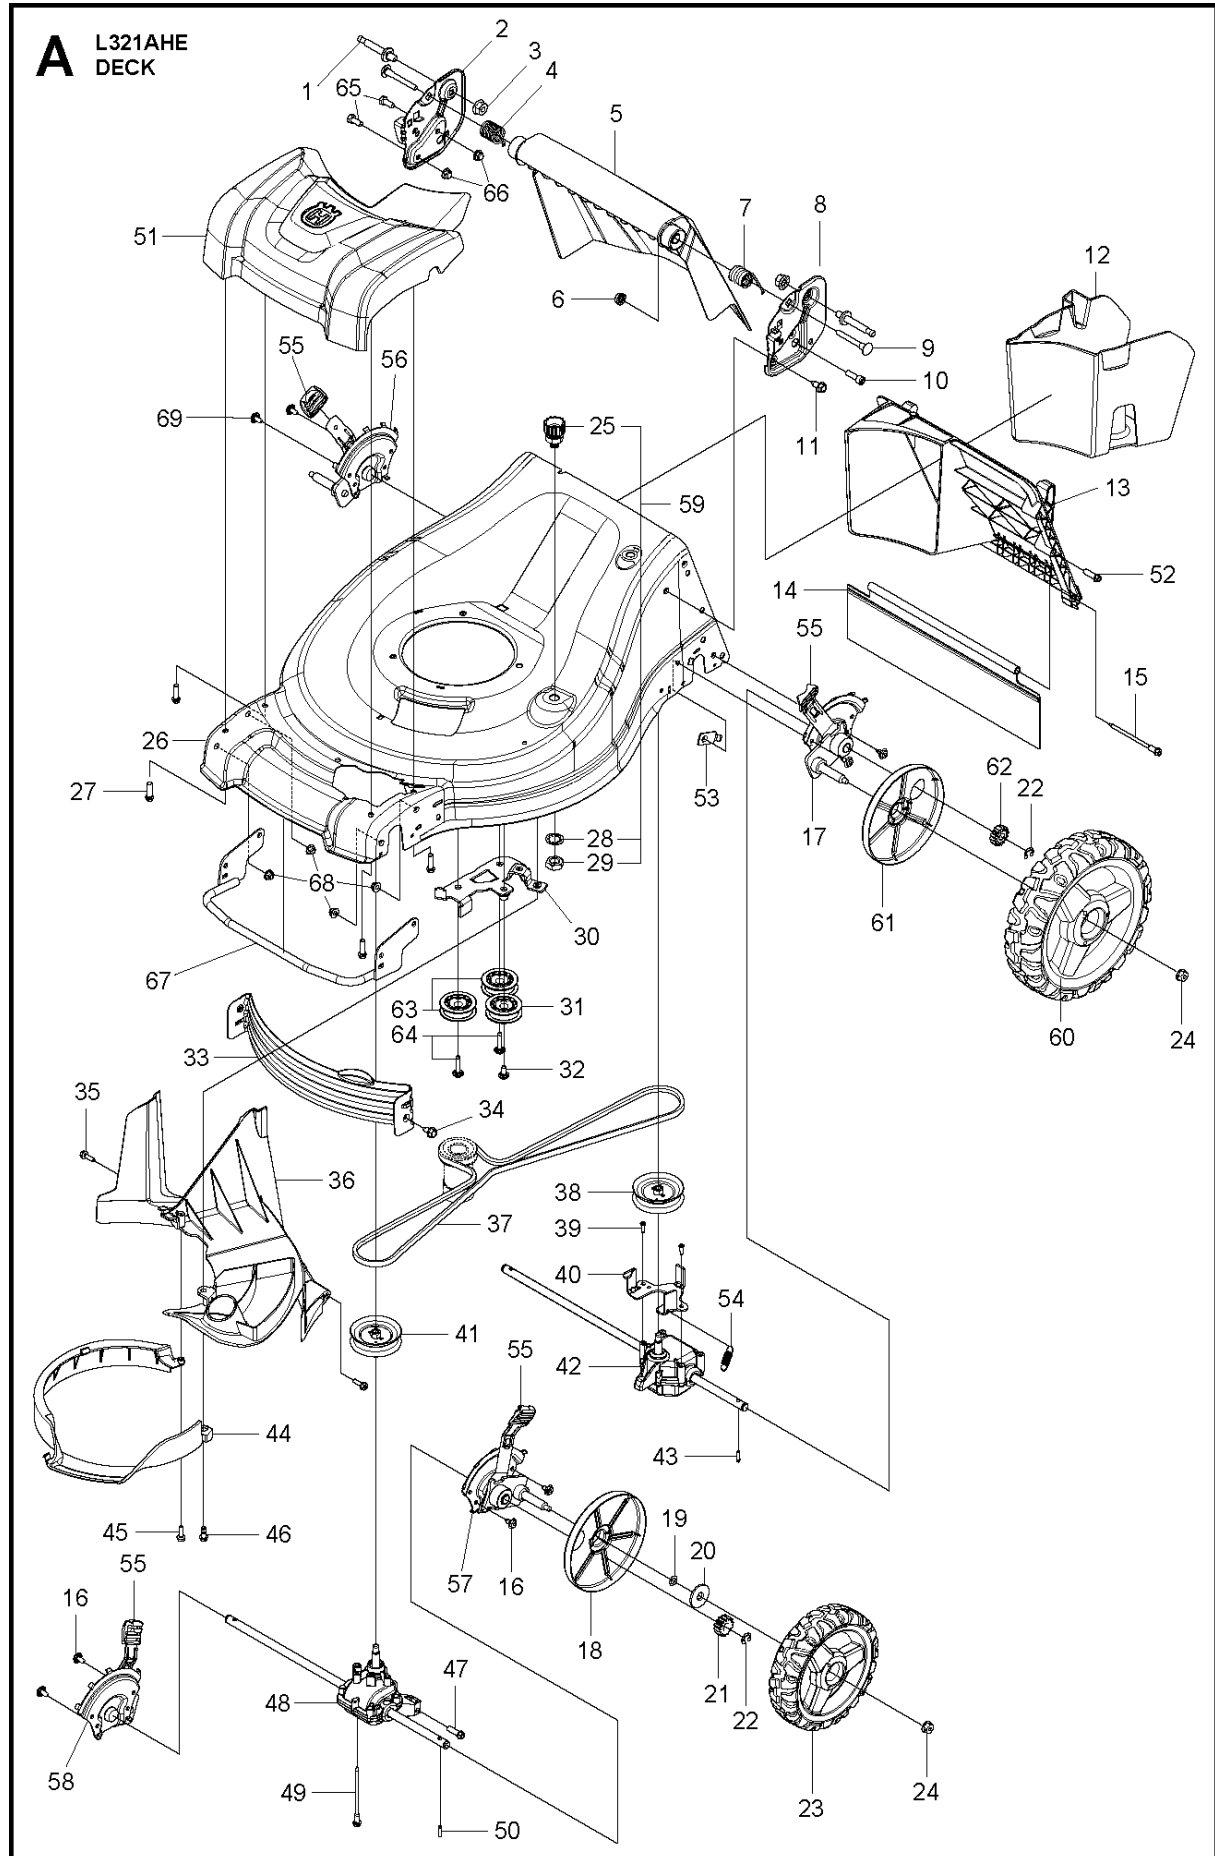

SPARE PARTS LIST

LAWN MOWERS: CONSUMER
WALK-BEHINDS

L321AHE, 96794990100, 2018-09

MOWER DECK / CUTTING DECK

L321AHE, 96794990100, 2018-09

Ref	Part No	Description	Remark	QTY	KIT
1	587 01 52-01	BOLT	Handle, Pivot, 5/16-18	2	
2	589 19 78-02	HANDLEBAR BRACKET	Adjustable Handle, Right	1	
3	587 59 99-01	NUT	Serrated Flange, 5/16-18	2	
4	587 25 06-01	SPRING	Right, Door	1	
5	586 13 80-07	DOOR	Rear	1	
6	532 41 32-84	NUT	Flanged, 3/8-16	1	
7	587 24 98-01	SPRING	Left, Door	1	
8	589 19 76-02	HANDLEBAR BRACKET	Adjustable Handle, Left	1	
9	587 19 89-01	BOLT	Pivot. 3/8-16	1	
10	587 28 11-01	SCREW	Hi-Lo, 5/16-14 X T-45	3	
11	817 00 05-10	BOLT	Hex, 5/16	2	
12	586 92 27-01	MULCHING PLUG		1	
13	586 13 75-01	INSERT	Rear	1	
14	586 69 88-01	GUARD	Rear	1	
15	587 43 82-01	SCREW	Hi-Lo, 5/16-14 X 4.10	1	
16	874 78 04-16	BOLT	1/4-20 Tri-lobe	8	
17	582 26 18-02	HEIGHT ADJUSTER	4-Point, Left Rear	1	
18	581 84 04-01	DUST COVER	Wheel	4	
19	532 19 74-80	O-RING		2	
20	532 06 77-25	WASHER	1/2 X 1-1/2 X .134	2	
21	532 40 48-35	PINION	14 Tooth, AWD	2	
22	812 00 00-58	E-CLIP	7/16, RE-Style	4	
23	580 36 53-01	WHEEL	8 x 2, AWD	2	
24	532 40 91-48	NUT	Hex Flange, 3/8-16	4	
25	532 41 97-35	HOSE FITTING	Blue	1	59
26	588 61 02-48	HOUSING ASSY	"21"" AWD"	1	
27	584 29 94-01	SCREW EHHFT	Hi-Lo, 5/16 X 1.00	4	
28	532 41 55-85	LOCKWASHER	Star	1	59
29	532 41 55-86	LOCKING NUT	Hex	1	59
30	589 29 10-02	BRACKET	Idler, AWD	1	
31	596 85 66-01	PULLEY	Idler	1	
32	581 12 76-01	SCREW	1/4-20 Tri-lobe	1	
33	586 69 86-01	BAFFLE	Front	1	
34	817 00 05-10	BOLT	Hex, 5/16	2	
35	587 59 98-01	SCREW	Hi-Lo, 13-16 X.750	2	
36	586 56 04-01	BELT COVER	Belt/Rear Baffle	1	
37	580 36 46-09	BELT	Drive, AWD	1	
38	586 96 30-01	PULLEY	Transmission, AWD	1	
39	532 16 34-09	SCREW	12 X 5/8, Hi/Lo Thread	2	
40	581 15 25-02	BRACKET	Rear Transmission	1	
41	586 96 30-01	PULLEY	Transmission, AWD	1	
42	586 13 76-01	TRANSMISSION	AWD, Rear	1	
43	532 40 48-45	PAWL, DRIVE	Drive	2	
44	587 08 10-01	STRIPPER	Stripper	1	
45	587 59 98-01	SCREW	Hi-Lo, 13-16 X.750	1	
46	581 72 61-01	BOLT	Shoulder, 1/4-20 Tri-lobe	1	
47	584 29 94-01	SCREW EHHFT	Hi-Lo, 5/16 X 1.00	1	
48	589 48 62-01	TRANSMISSION	AWD, Front	1	
49	587 43 82-01	SCREW	Hi-Lo, 5/16-14 X 4.10	1	
50	532 40 48-45	PAWL, DRIVE	Drive	2	
51	586 71 37-01	FRONT COVER ASSY	Drive, AWD, Husqvarna	1	
52	587 28 11-01	SCREW	Hi-Lo, 5/16 X 1.00	1	
53	587 14 73-01	STRAP	Height Adjuster Bracket	2	
54	581 35 13-01	SPRING	Return, Rear Transmission	1	
55	532 70 10-37	KNOB	Ergonomic	4	
56	582 26 18-01	HEIGHT ADJUSTER	4-Point, Right Rear	1	
57	586 92 01-09	HEIGHT ADJUSTER	4-Point, Left Front	1	
58	586 92 01-11	HEIGHT ADJUSTER	4-Point, Right Front	1	
59	532 42 11-14	WATER CONNECTOR	Kit	1	25, 28, 29
60	501 06 70-01	WHEEL ASSY	"Rear, 11""	2	
61	587 25 17-01	DUST COVER	Rear	2	
62	587 23 24-01	PINION	Rear	2	
63	596 85 66-02	PULLEY		2	
64	581 33 45-01	BOLT		2	