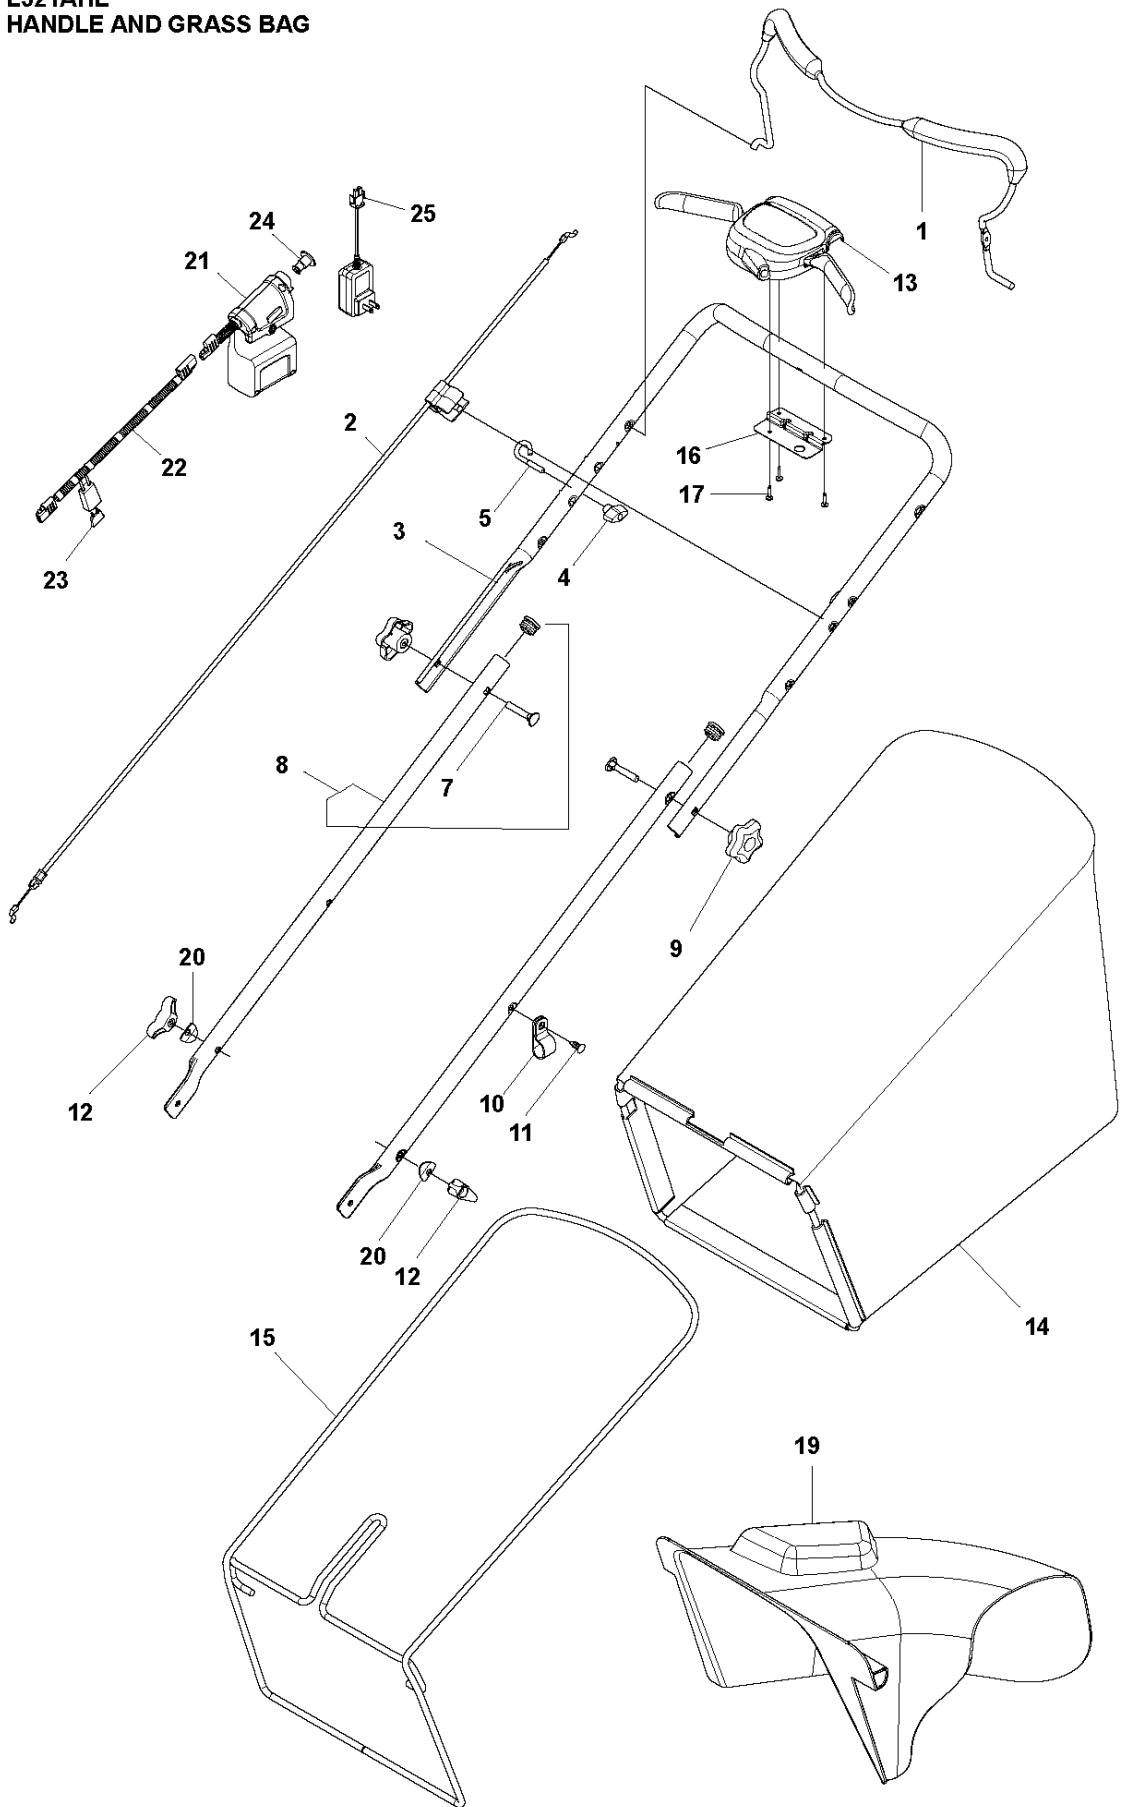

B L321AHE
HANDLE AND GRASS BAG

HANDLE

L321AHE, 96794990100, 2018-09

Ref	Part No	Description	Remark	QTY KIT
1	596 88 74-02	BAIL	Curved	1
2	532 42 74-97	CABLE	Operator Presence Bail	1
3	580 63 87-06	HANDLE	Curved	1
4	581 91 26-01	KNOB	T, Rope Guide	1
5	581 90 21-01	GUIDE	Rope	1
7	588 04 04-01	BOLT	Concave Head, Retaining	2
8	593 27 04-01	HANDLEBAR ASSY	Lower 2 piece, 3 Position	1
9	532 18 23-98	KNOB	Handle, Star	2
10	532 19 79-91	CLIP	P/Cable	1
11	532 42 81-24	FASTENER	Push, 0.250 X 0.783	1
12	532 19 19-38	KNOB	Handle, STANDARD	2
13	589 81 32-07	DRIVE CABLE	Control, AW2	1
14	587 10 04-09	GRASS BAG ASSY	"Husqvarna 21"" AWD"	1
15	586 92 91-02	BAG FRAME		1
16	587 24 93-02	BACKPLATE	Dual Trigger Control	1
17	532 18 16-98	SCREW		3
19	582 26 19-01	CHUTE		1
20	592 80 84-01	WASHER	Curved washer, 5/16	2
21	591 12 33-01	STARTER SYSTEM	Includes switch and battery	1
22	591 12 43-01	WIRING ASSY		1
23	532 42 59-37	FUSE		1
24	580 91 52-02	BUTTON		1
25	587 00 71-01	CHARGER		1