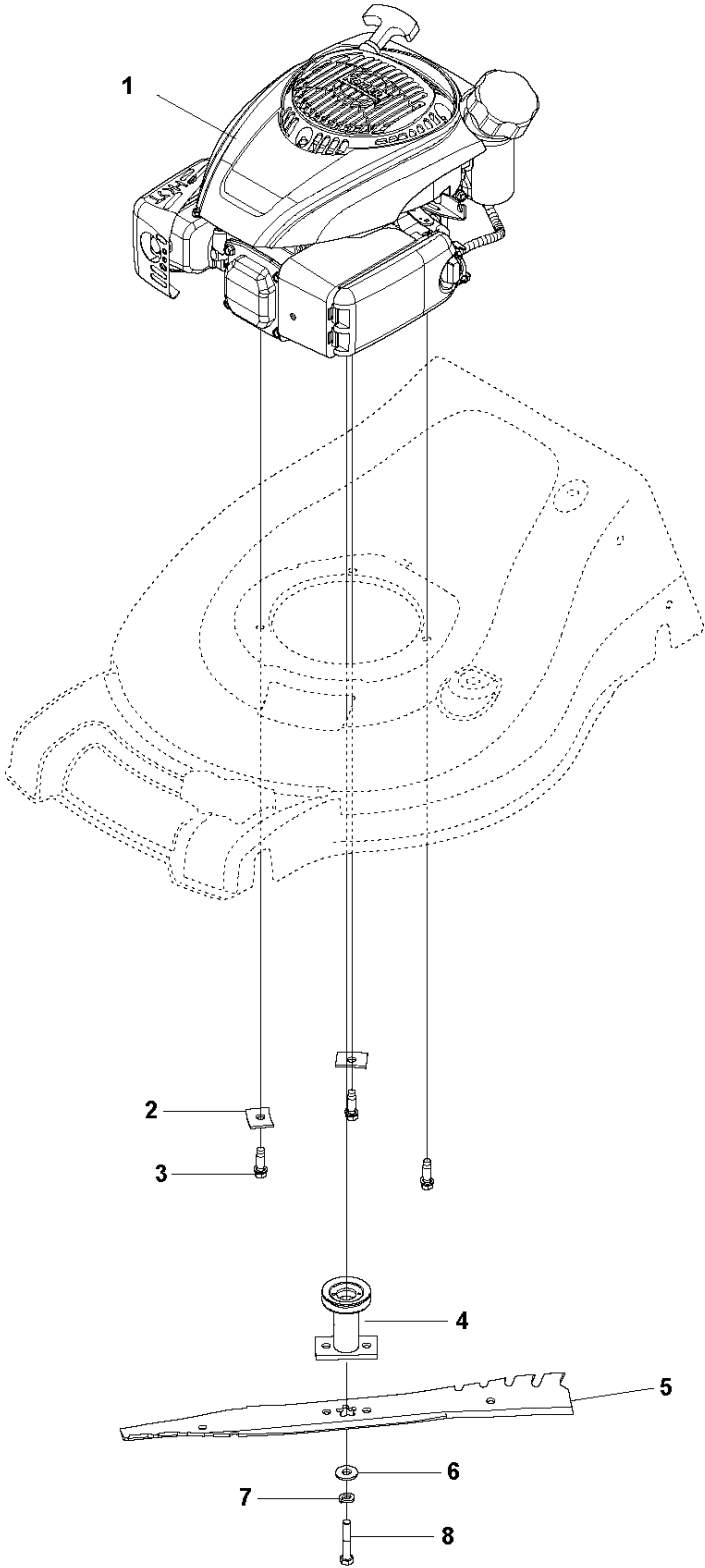

B L321AHE
HANDLE AND GRASS BAG

HANDLE

L321AHE, 96794990100, 2018-09

Ref	Part No	Description	Remark	QTY KIT
1	596 88 74-02	BAIL	Curved	1
2	532 42 74-97	CABLE	Operator Presence Bail	1
3	580 63 87-06	HANDLE	Curved	1
4	581 91 26-01	KNOB	T, Rope Guide	1
5	581 90 21-01	GUIDE	Rope	1
7	588 04 04-01	BOLT	Concave Head, Retaining	2
8	593 27 04-01	HANDLEBAR ASSY	Lower 2 piece, 3 Position	1
9	532 18 23-98	KNOB	Handle, Star	2
10	532 19 79-91	CLIP	P/Cable	1
11	532 42 81-24	FASTENER	Push, 0.250 X 0.783	1
12	532 19 19-38	KNOB	Handle, STANDARD	2
13	589 81 32-07	DRIVE CABLE	Control, AW2	1
14	587 10 04-09	GRASS BAG ASSY	"Husqvarna 21"" AWD"	1
15	586 92 91-02	BAG FRAME		1
16	587 24 93-02	BACKPLATE	Dual Trigger Control	1
17	532 18 16-98	SCREW		3
19	582 26 19-01	CHUTE		1
20	592 80 84-01	WASHER	Curved washer, 5/16	2
21	591 12 33-01	STARTER SYSTEM	Includes switch and battery	1
22	591 12 43-01	WIRING ASSY		1
23	532 42 59-37	FUSE		1
24	580 91 52-02	BUTTON		1
25	587 00 71-01	CHARGER		1

C L321AHE
ENGINE

ENGINE

L321AHE, 96794990100, 2018-09

Ref	Part No	Description	Remark	QTY KIT
1	000 00 00-00	W/O DESCRIPTION	KOHLER HD775-3023 FOR SERVICE & PARTS 1-800-544-2444	1
2	532 12 50-78	WASHER	Engine	2
3	532 15 04-06	BOLT	Engine, 3/8-16	3
4	590 04 42-01	ADAPTER	"25, 21"" AWD"	1
5	586 85 96-02	BLADE	High Lift	1
6	532 85 10-74	WASHER	Hardened	1
7	532 85 02-63	WASHER	3/8, Helical Spring	1
8	582 38 84-01	BOLT	Blade, Hex Head Machine Screw	1