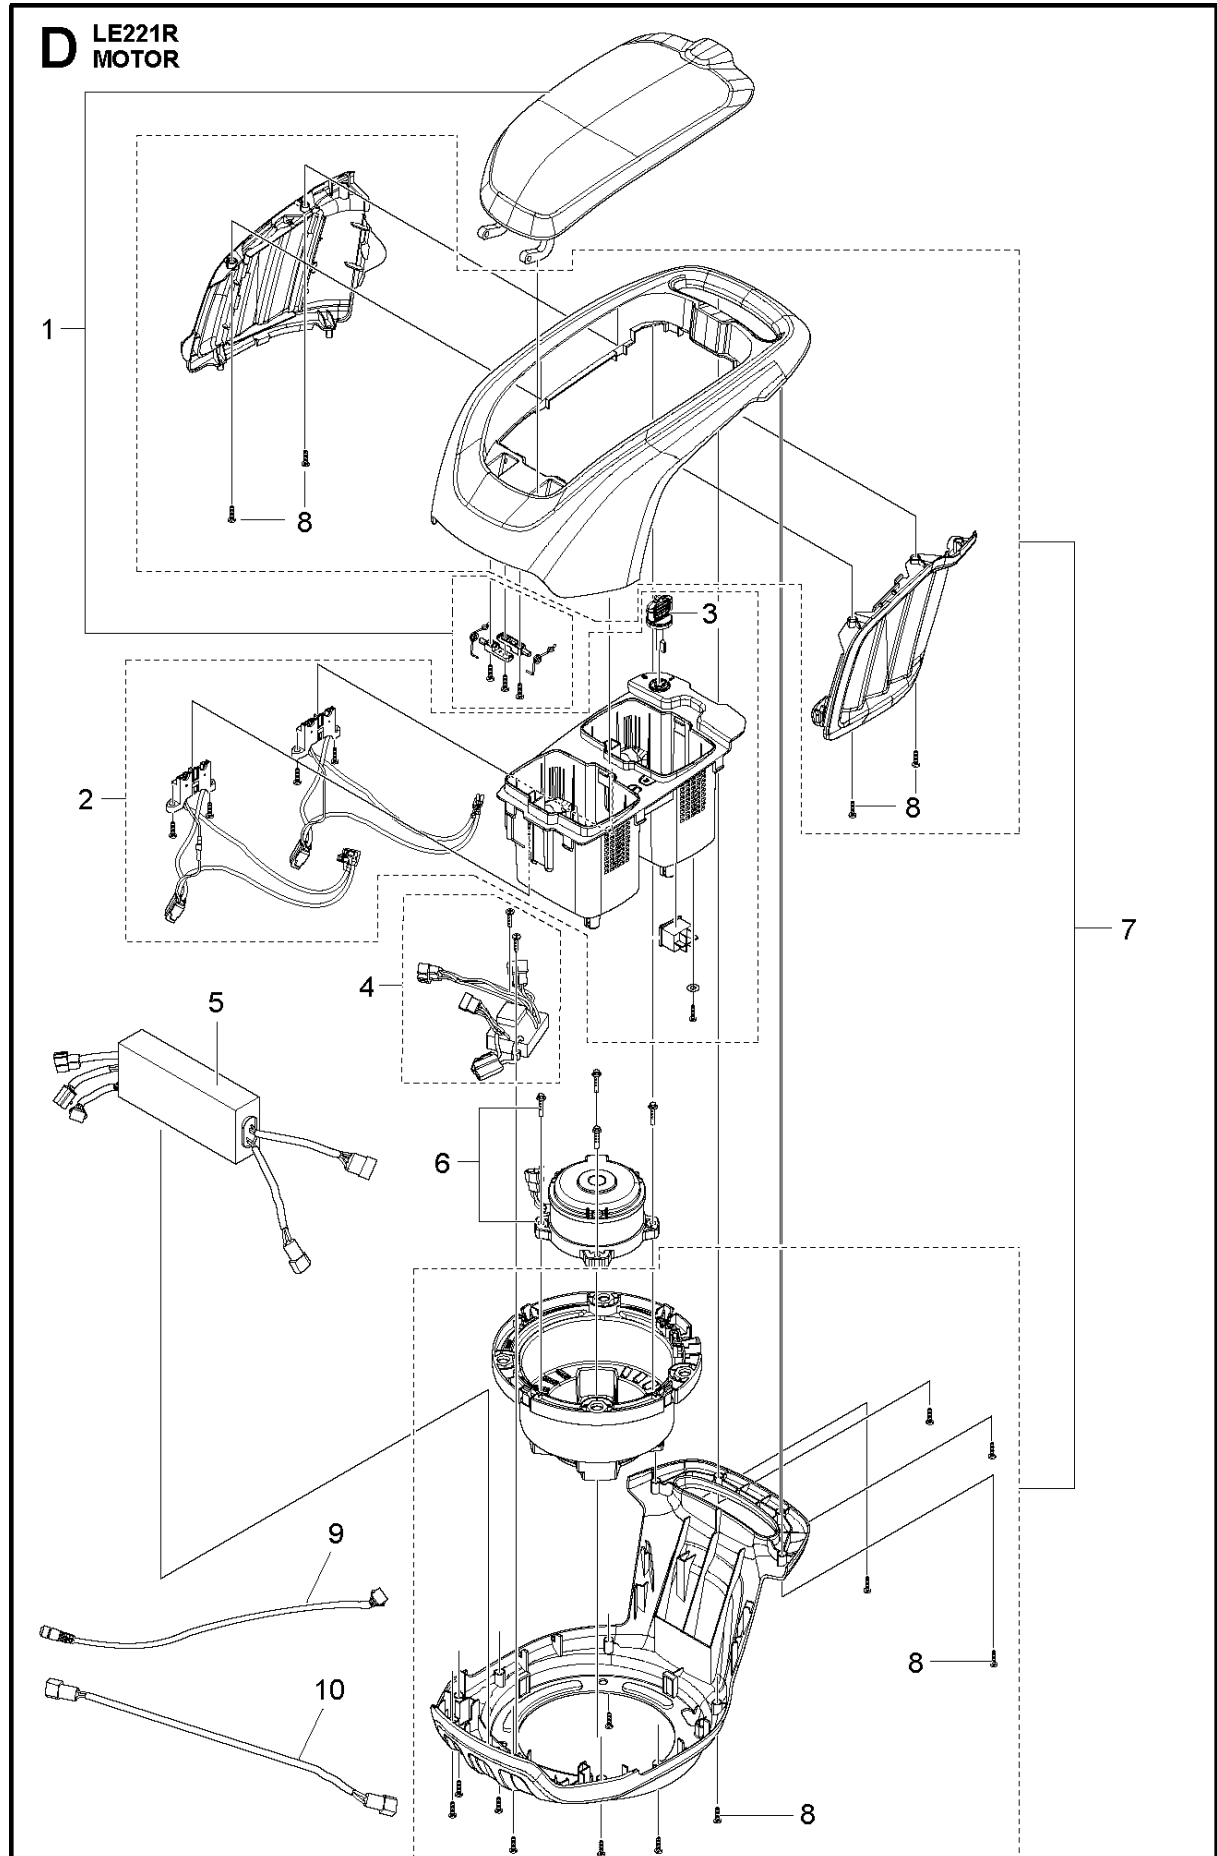

SPARE PARTS LIST

LAWN MOWERS: CONSUMER
WALK-BEHINDS

LE221 R, 967820501, 2018-01

C LE221R
BLADE

BLADE MOTOR & CUTTING EQUIPMENT

LE221 R, 967820501, 2018-01

Ref	Part No	Description	Remark	QTY KIT
1	593300101	TBD	Powerhead assy	1
2	593737701	TBD	DAYE POS 137+138+139	2
3	591 08 43-01	BLADE SUPPORT	Transmission system	1
4	593738202	TBD	"20"" Collect blade with fasteners"	1
5	593738201	TBD	"20"" Mulch blade with fasteners"	1
6	591438701	TBD	For 20 inch mower	1

HANDLE

LE221 R, 967820501, 2018-01

Ref	Part No	Description	Remark	QTY KIT
1	590593801	TBD	Bail ergonomic grip	1
2	590593902	TBD	OPC bail	1
3	593198701	TBD	M4 bail screw	2
4	593118701	TBD	Spare part assy	1
5	593198601	TBD	Control board cable	1
6	593736701	TBD	LE Drive	1
7	593118001	TBD	Spare part assy	1
8	593297301	TBD	Knob assy upper	2
9	593736801	TBD	Handle-chassy fastening assy	2
10	593738001	TBD	Grassbag, 593297601 + frame, 593297501	1
11	591086401	TBD	Handle clip	1
12	593737501	TBD	Upper & lower handle + grip + clamp	1
13	593297801	TBD	Drive bail	1