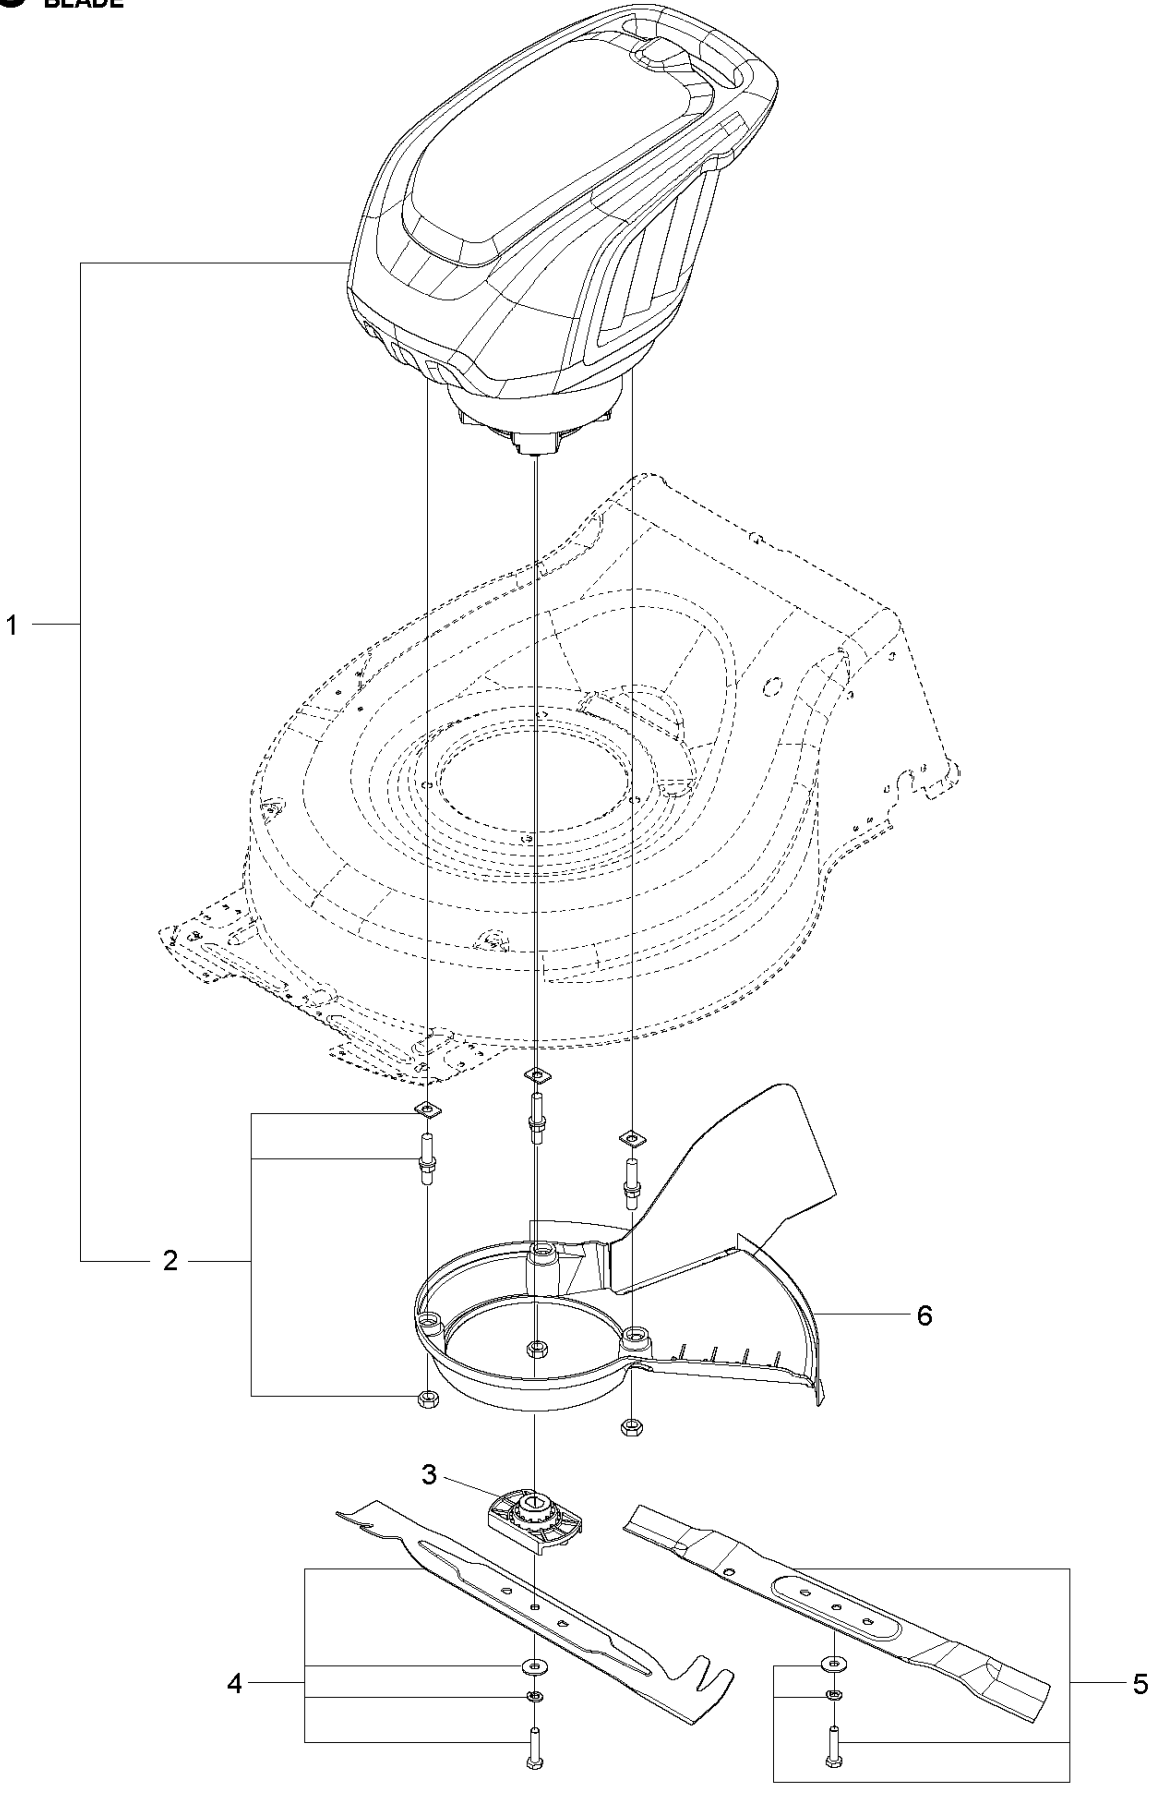

SPARE PARTS LIST

LAWN MOWERS: CONSUMER
WALK-BEHINDS

LE221 R, 967820501, 2018-01

C LE221R
BLADE

BLADE MOTOR & CUTTING EQUIPMENT

LE221 R, 967820501, 2018-01

Ref	Part No	Description	Remark	QTY KIT
1	593300101	TBD	Powerhead assy	1
2	593737701	TBD	DAYE POS 137+138+139	2
3	591 08 43-01	BLADE SUPPORT	Transmission system	1
4	593738202	TBD	"20"" Collect blade with fasteners"	1
5	593738201	TBD	"20"" Mulch blade with fasteners"	1
6	591438701	TBD	For 20 inch mower	1

HANDLE

LE221 R, 967820501, 2018-01

Ref	Part No	Description	Remark	QTY KIT
1	590593801	TBD	Bail ergonomic grip	1
2	590593902	TBD	OPC bail	1
3	593198701	TBD	M4 bail screw	2
4	593118701	TBD	Spare part assy	1
5	593198601	TBD	Control board cable	1
6	593736701	TBD	LE Drive	1
7	593118001	TBD	Spare part assy	1
8	593297301	TBD	Knob assy upper	2
9	593736801	TBD	Handle-chassy fastening assy	2
10	593738001	TBD	Grassbag, 593297601 + frame, 593297501	1
11	591086401	TBD	Handle clip	1
12	593737501	TBD	Upper & lower handle + grip + clamp	1
13	593297801	TBD	Drive bail	1