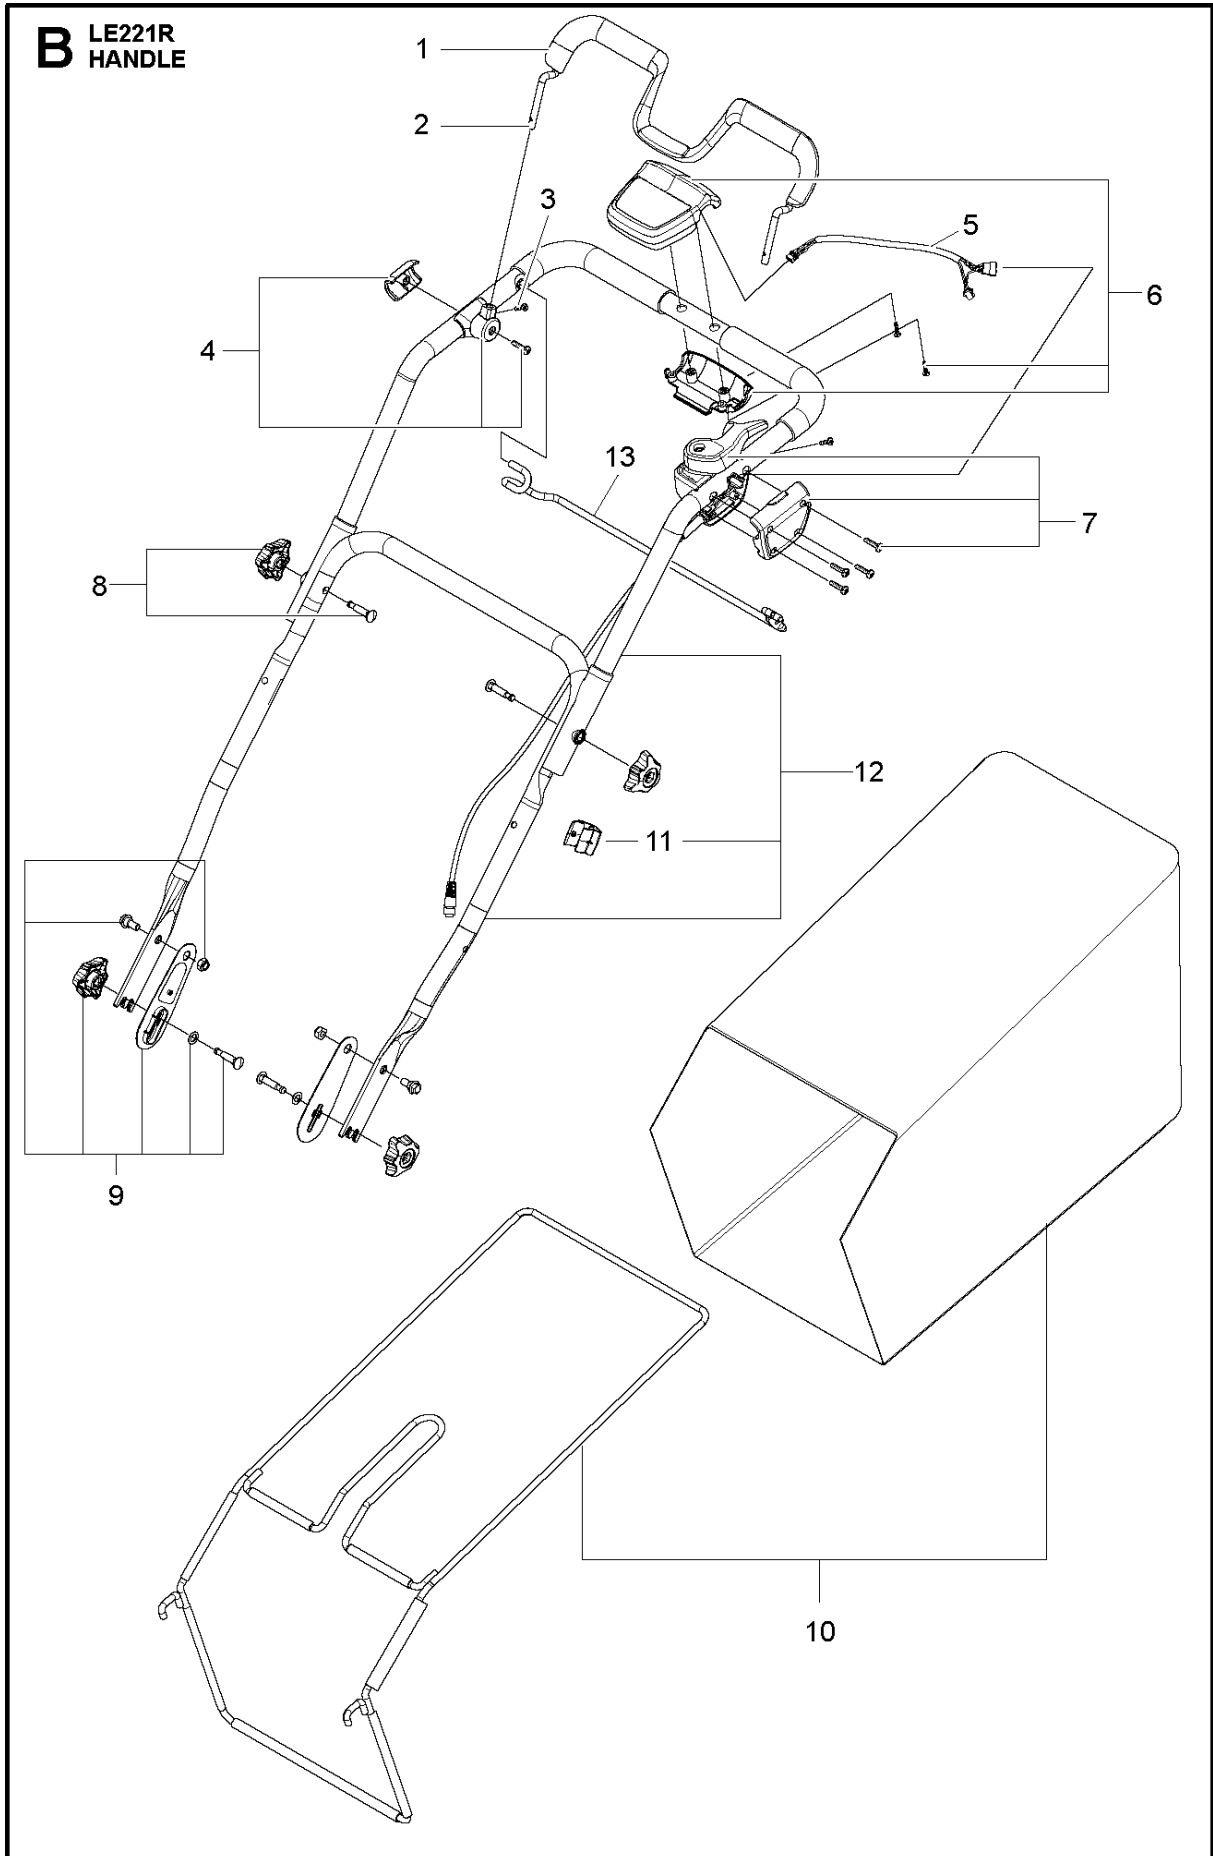

SPARE PARTS LIST

LAWN MOWERS: CONSUMER
WALK-BEHINDS

LE221 R, 967820501, 2018-01

C LE221R
BLADE

BLADE MOTOR & CUTTING EQUIPMENT

LE221 R, 967820501, 2018-01

Ref	Part No	Description	Remark	QTY KIT
1	593300101	TBD	Powerhead assy	1
2	593737701	TBD	DAYE POS 137+138+139	2
3	591 08 43-01	BLADE SUPPORT	Transmission system	1
4	593738202	TBD	"20"" Collect blade with fasteners"	1
5	593738201	TBD	"20"" Mulch blade with fasteners"	1
6	591438701	TBD	For 20 inch mower	1

HANDLE

LE221 R, 967820501, 2018-01

Ref	Part No	Description	Remark	QTY KIT
1	590593801	TBD	Bail ergonomic grip	1
2	590593902	TBD	OPC bail	1
3	593198701	TBD	M4 bail screw	2
4	593118701	TBD	Spare part assy	1
5	593198601	TBD	Control board cable	1
6	593736701	TBD	LE Drive	1
7	593118001	TBD	Spare part assy	1
8	593297301	TBD	Knob assy upper	2
9	593736801	TBD	Handle-chassy fastening assy	2
10	593738001	TBD	Grassbag, 593297601 + frame, 593297501	1
11	591086401	TBD	Handle clip	1
12	593737501	TBD	Upper & lower handle + grip + clamp	1
13	593297801	TBD	Drive bail	1