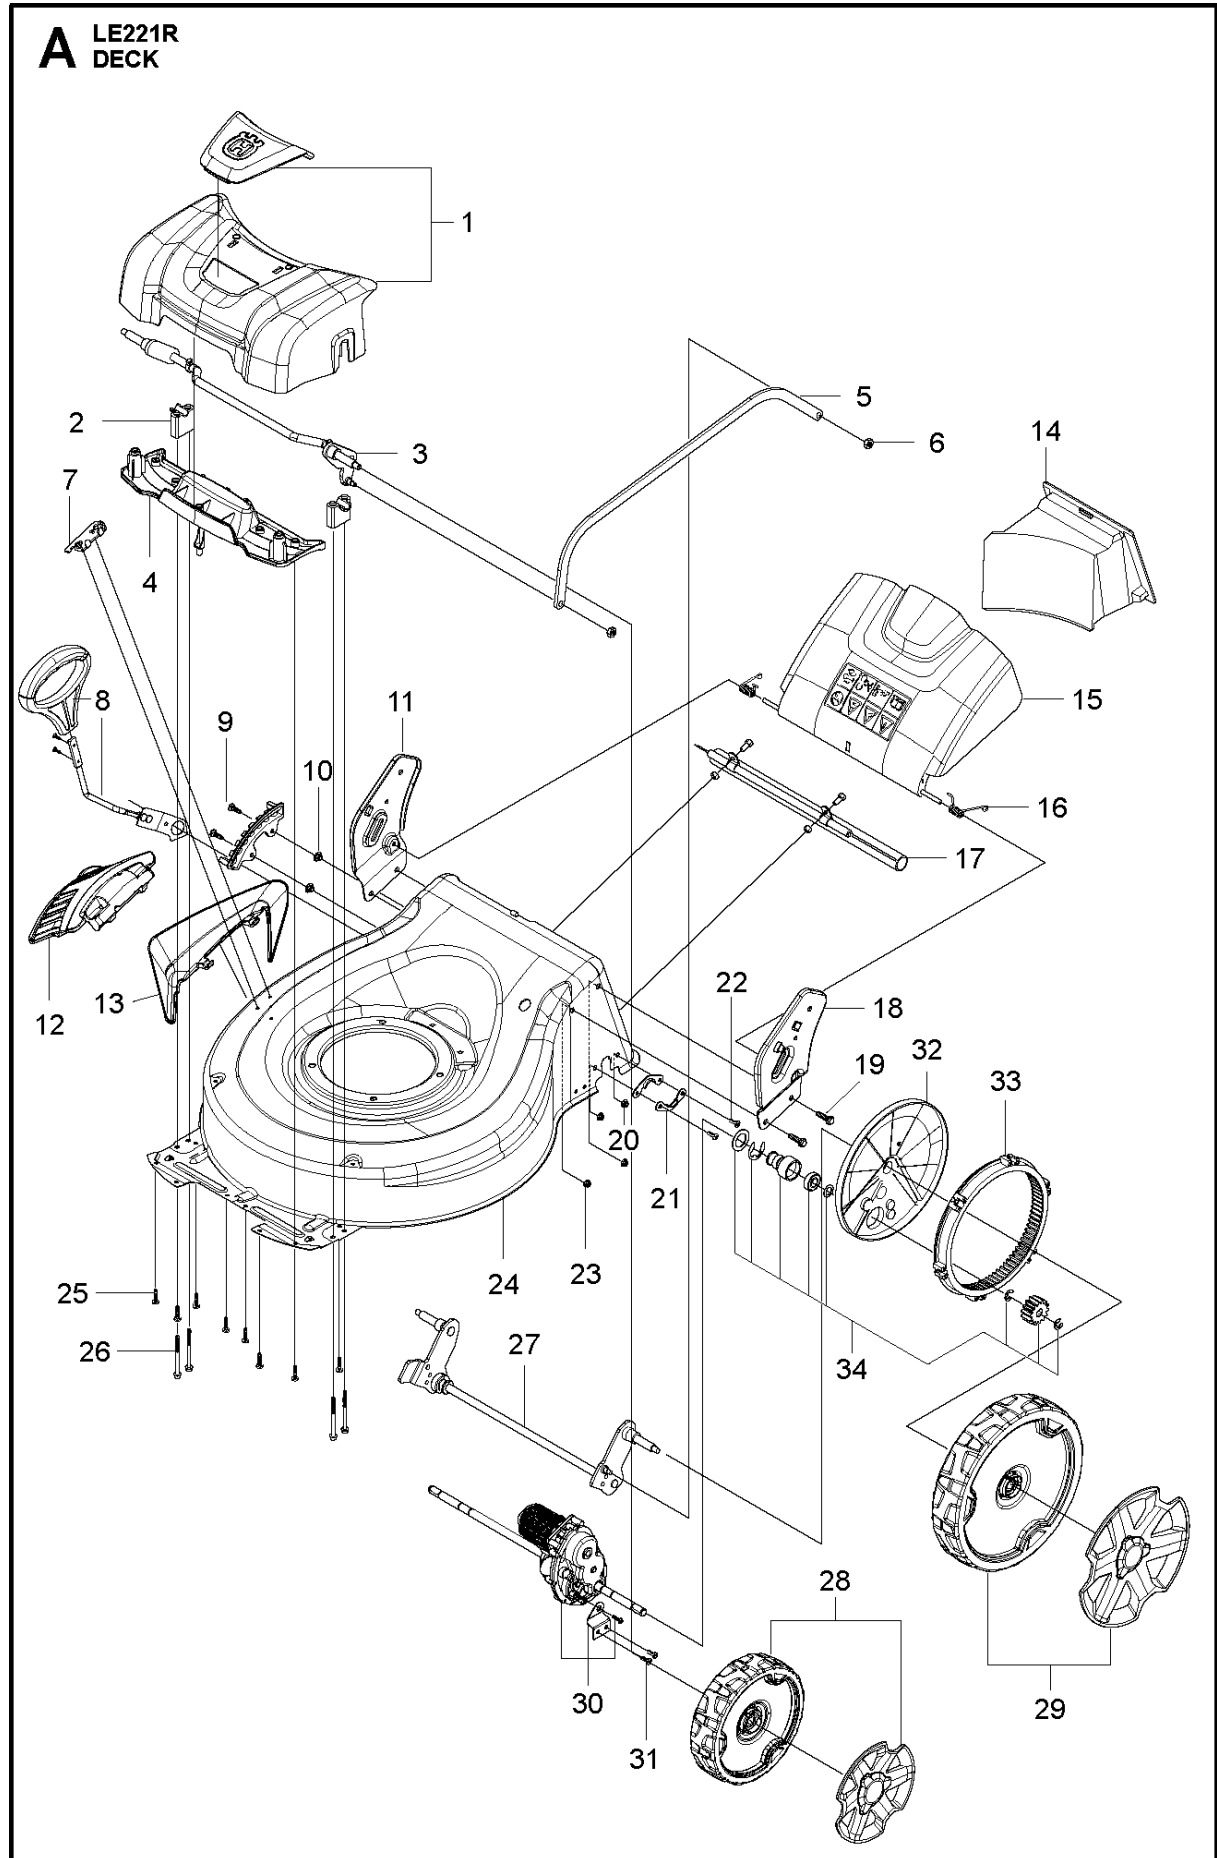

HANDLE

LE221 R, 967820501, 2018-01

Ref	Part No	Description	Remark	QTY KIT
1	590593801	TBD	Bail ergonomic grip	1
2	590593902	TBD	OPC bail	1
3	593198701	TBD	M4 bail screw	2
4	593118701	TBD	Spare part assy	1
5	593198601	TBD	Control board cable	1
6	593736701	TBD	LE Drive	1
7	593118001	TBD	Spare part assy	1
8	593297301	TBD	Knob assy upper	2
9	593736801	TBD	Handle-chassy fastening assy	2
10	593738001	TBD	Grassbag, 593297601 + frame, 593297501	1
11	591086401	TBD	Handle clip	1
12	593737501	TBD	Upper & lower handle + grip + clamp	1
13	593297801	TBD	Drive bail	1

MOWER DECK / CUTTING DECK

LE221 R, 967820501, 2018-01

Ref	Part No	Description	Remark	QTY KIT
1	593291101	TBD	Front cover upper	1
2	593292101	TBD	Front axle	1
3	593292901	TBD	Suspension	2
4	591430401	TBD	Front cover low	1
5	593293001	TBD	Suspension	1
6	587 91 31-01	LOCKING BOLT	M6	2
7	593293201	TBD	Side discharge	1
8	593310101	TBD	Height adjustment handle	1
9	593 73 03-01	SCREW	Machined M6*12	2
10	582 79 46-01	LOCK NUT	M6 hex flange locking	2
11	591431501	TBD	Right side	1
12	593293401	TBD	Side discharge	1
13	593293301	TBD	Side discharge	1
14	593293501	TBD		1
15	591430301	TBD	Rear discharge	1
16	593293601	TBD	Rear discharge hatch	2
17	593293701	TBD	Rear tail	1
18	591431401	TBD	Left side	1
19	587 91 39-01	BOLT		4
20	587 91 26-01	SCREW		2
21	593310201	TBD	rear axle bracket assy	4
22	587 91 26-01	SCREW		4
23	587 91 35-01	LOCKING BOLT		4
24	593293901	TBD	Deck assy	1
25	592 97 38-01	SCREW		8
26	593 75 54-01	SCREW		4
27	593294101	TBD	Suspension	1
28	593736301	TBD	Front	2
29	593736502	TBD	Rear, drive	2
30	593296101	TBD	Assy	1
31	587 91 41-01	BOLT	Transmission assy screws	2
32	591439701	TBD	"20"" mower"	2
33	593296401	TBD	Ring gear	2
34	593736201	TBD	Including bearing, pinion, fastening elements and washers	2