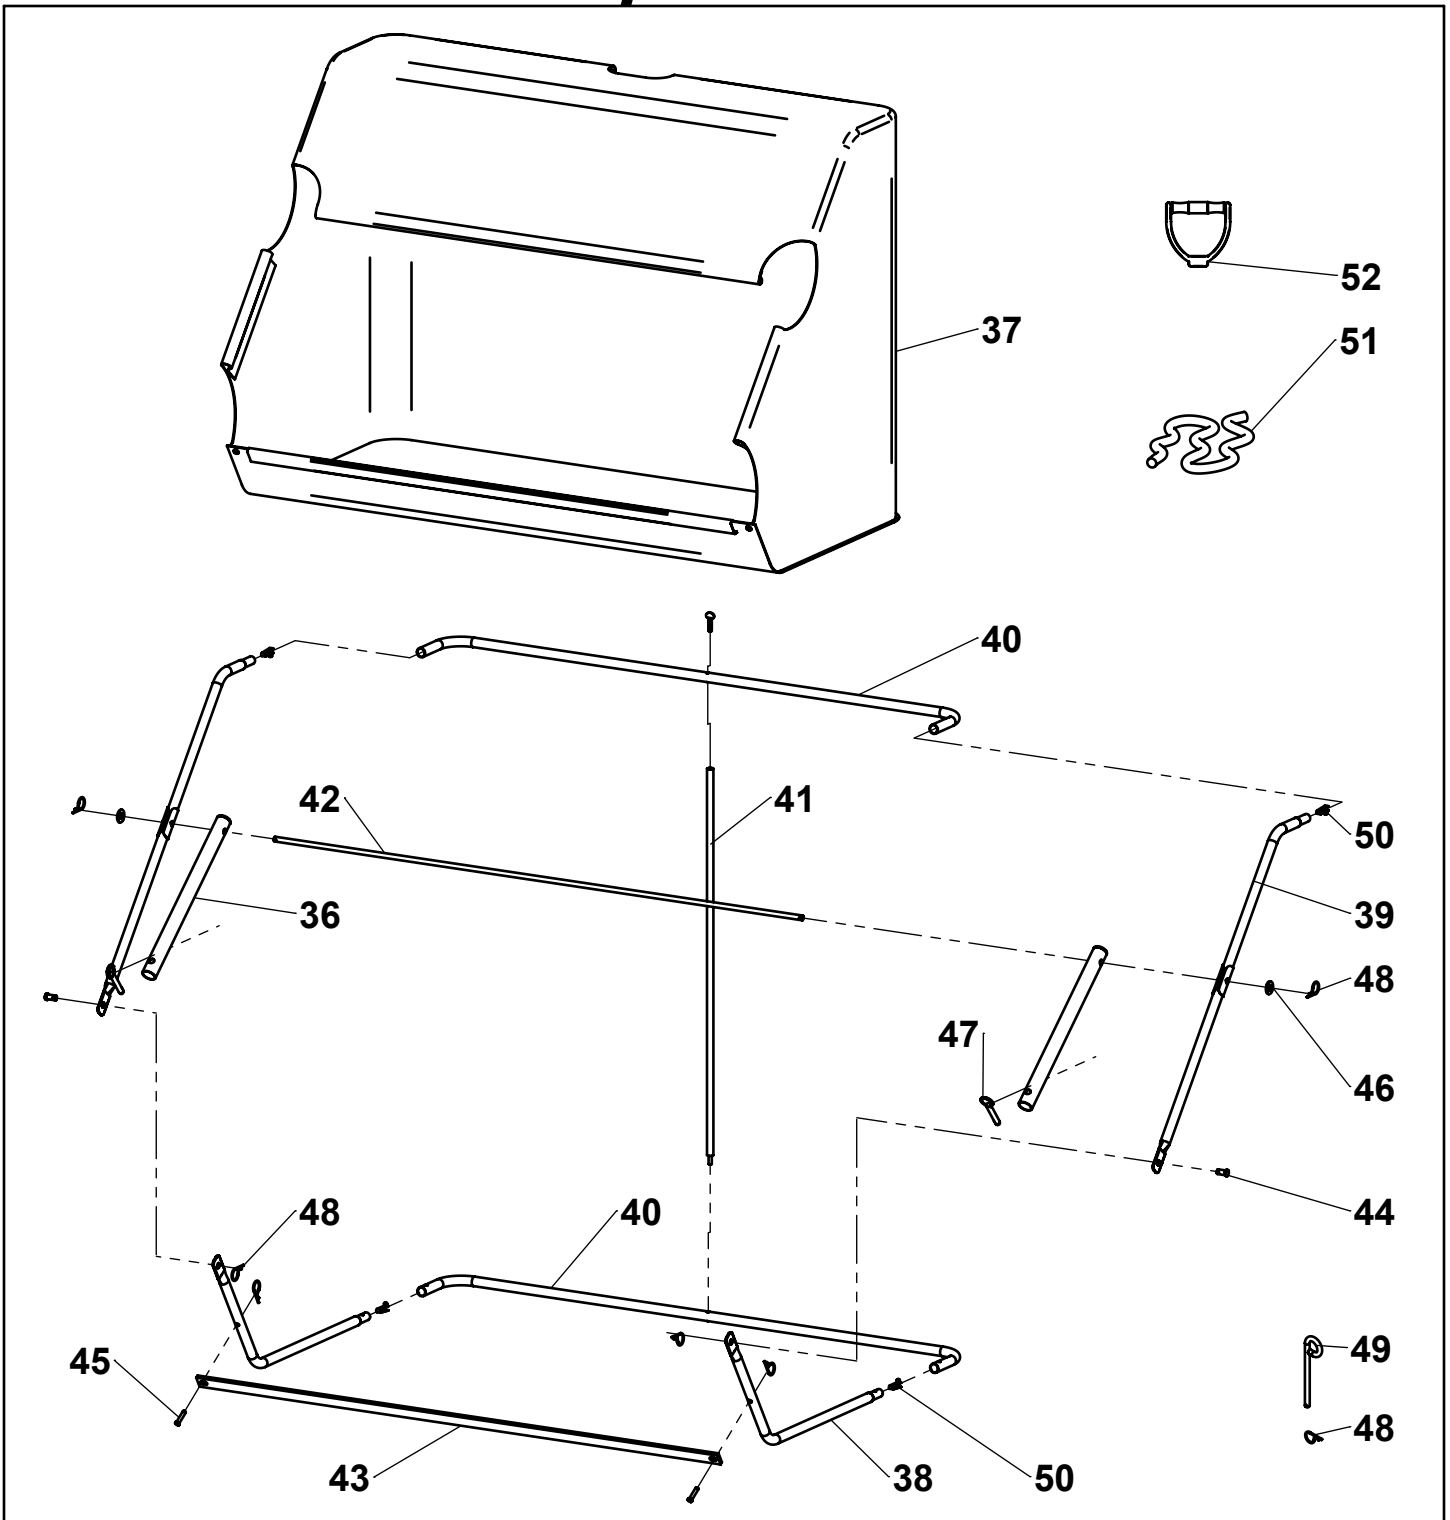

# Repair Parts

ITEM	PART NO.	DESCRIPTION	QTY	ITEM	PART NO.	DESCRIPTION	QTY	
1	KIT	SWEeper HOUSING	1	19	307034-B2	HITCH MOUNT TUBE	2	
2	6004261-Y1	HEIGHT ADJUSTMENT	1	20	KIT 307132	3/8"-16 x 2" HEX BOLT	4	
3	307181-B2	HANDLE ASSEMBLY	1	21		CURVED WASHER, 3/8" USS	10	
4	307113-B2	ADJUSTMENT BAR	1	22		NYLOCK NUT, 3/8-16	11	
5	307042-B2	CLEVIS PLATE, FLAT	2	23		3/8"-16 x 2-3/4" HEX BOLT	2	
6	307043-B2	CLEVIS PLATE, BENT	2	24		3/8"-16 x 1" HEX BOLT	2	
7	307011	WHEEL ASSEMBLY	2	25		3/8"-16 x 3-1/2" HEX BOLT	3	
8	6000539	DUST COVER	2	26		HAIR PIN	1	
9	307241	CAP, WHEEL	2	27		WASHER, 3/8" USS	4	
10	307125-B2	TUBE, 50" BRUSH	1	28		6000733-ZC	1/4" -20 X 1" CARRIAGE BOLT	8
11	307122-ZC	BRACKET, STEEL	4					
12	307121-ZC	CLAMP, STEEL	8	30	300081-ZC	COTTER PIN, 1/8" X 1-1/2"	2	
13	307322	BRUSH	2	31	KIT 6000828	PINION ASSEMBLY, RIGHT	1	
14	3000721-ZC	WASHER, 3/4" SAE	2	32		PINION ASSEMBLY, LEFT	1	
15	3000539-ZC	1/4" -20 X 1-1/4" BOLT	20	33	6000540	BEARING ASSEMBLY	2	
16	3000716-ZC	WASHER, 1/4" SAE	4	34		WHEEL BUSHING	4	
17	300065-ZC	1/4" -20 LOCK NUT	28	35	6000222-ZC	SNAP BUTTON	2	
18	307038-B2	TUBE, HITCH	2					

# Repair Parts

ITEM	PART NO.	DESCRIPTION	QTY	ITEM	PART NO.	DESCRIPTION	QTY
36	307032-B2	CONNECTING TUBE	2	44	KIT 307133	CLEVIS PIN, 3/8" X 1/2"	2
37	6004318	HOPPER BAG	1	45		CLEVIS PIN, 1/4" X 1-1/4"	2
38	KIT 6004134-B2	BOTTOM FRAME TUBE	2	46		3/8" USS FLAT WASHER	2
39		TOP FRAME TUBE	2	47		QUICK-RELEASE PIN	2
40		CENTER FRAME TUBE	2	48		HAIRPIN	7
41		TENSION TUBE ASSEMBLY	1	49	HITCH PIN	1	
42	307053-B2	HOPPER PIVOT ROD	1	50	6000208-ZC	SNAP BUTTON	4
43	307062-B2	HOPPER STOP BAR	1	51	307361	DUMP ROPE	1
				52	6003894	DUMP HANDLE	1