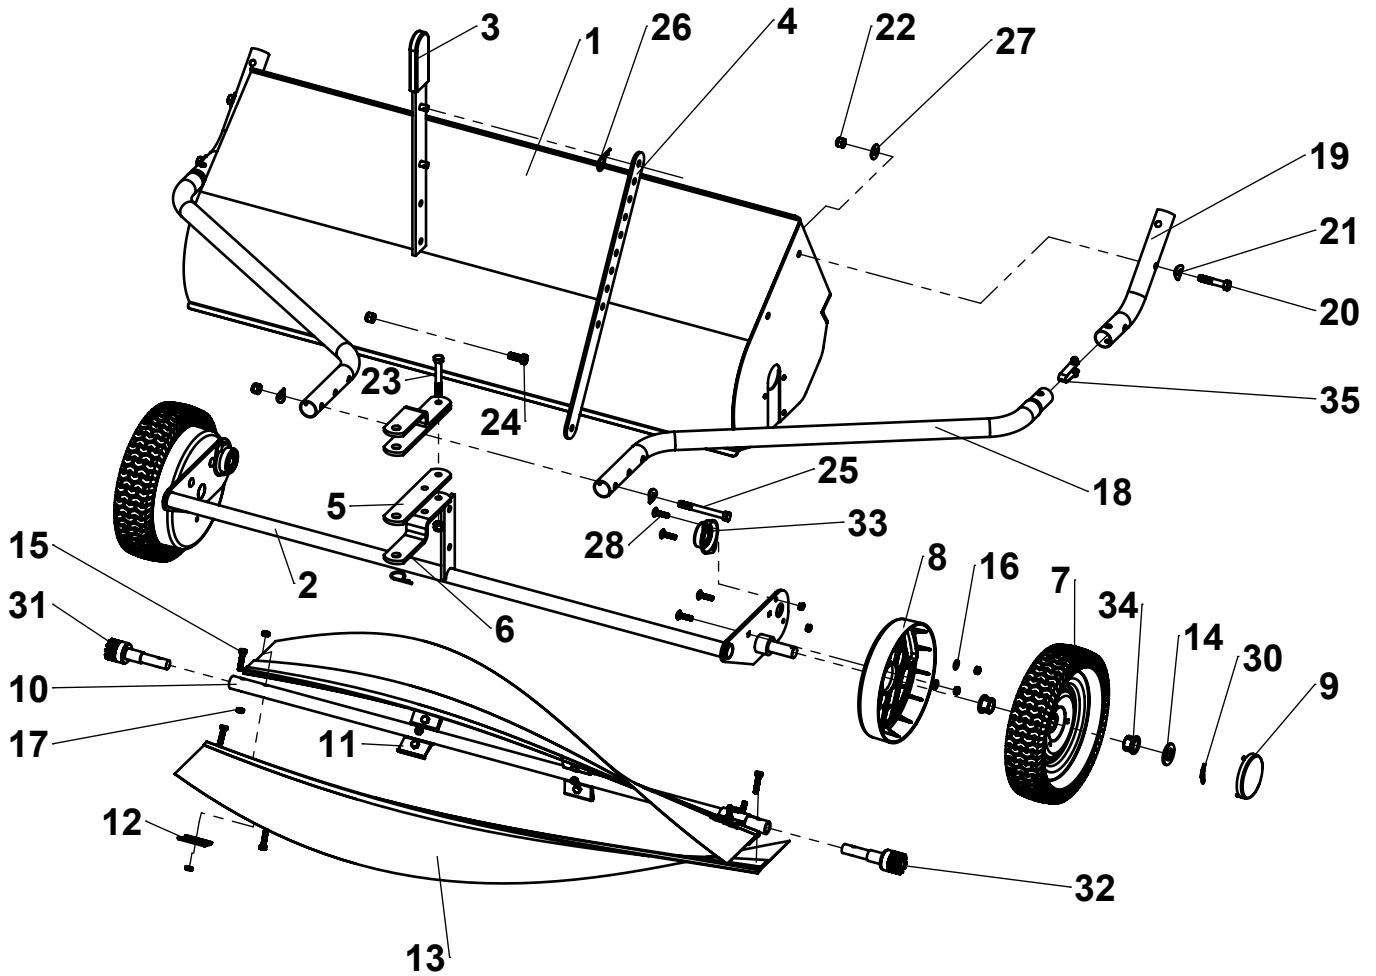

# Repair Parts

ITEM	PART NO.	DESCRIPTION	QTY	ITEM	PART NO.	DESCRIPTION	QTY	
1	KIT	SWEeper HOUSING	1	19	307034-B2	HITCH MOUNT TUBE	2	
2	6004261-Y1	HEIGHT ADJUSTMENT	1	20	KIT 307132	3/8"-16 x 2" HEX BOLT	4	
3	307181-B2	HANDLE ASSEMBLY	1	21		CURVED WASHER, 3/8" USS	10	
4	307113-B2	ADJUSTMENT BAR	1	22		NYLOCK NUT, 3/8-16	11	
5	307042-B2	CLEVIS PLATE, FLAT	2	23		3/8"-16 x 2-3/4" HEX BOLT	2	
6	307043-B2	CLEVIS PLATE, BENT	2	24		3/8"-16 x 1" HEX BOLT	2	
7	307011	WHEEL ASSEMBLY	2	25		3/8"-16 x 3-1/2" HEX BOLT	3	
8	6000539	DUST COVER	2	26		HAIR PIN	1	
9	307241	CAP, WHEEL	2	27		WASHER, 3/8" USS	4	
10	307125-B2	TUBE, 50" BRUSH	1	28		6000733-ZC	1/4" -20 X 1" CARRIAGE BOLT	8
11	307122-ZC	BRACKET, STEEL	4					
12	307121-ZC	CLAMP, STEEL	8	30	300081-ZC	COTTER PIN, 1/8" X 1-1/2"	2	
13	307322	BRUSH	2	31	KIT 6000828	PINION ASSEMBLY, RIGHT	1	
14	3000721-ZC	WASHER, 3/4" SAE	2	32		PINION ASSEMBLY, LEFT	1	
15	3000539-ZC	1/4" -20 X 1-1/4" BOLT	20	33	6000540	BEARING ASSEMBLY	2	
16	3000716-ZC	WASHER, 1/4" SAE	4	34		WHEEL BUSHING	4	
17	300065-ZC	1/4" -20 LOCK NUT	28	35	6000222-ZC	SNAP BUTTON	2	
18	307038-B2	TUBE, HITCH	2					

# Repair Parts

ITEM	PART NO.	DESCRIPTION	QTY	ITEM	PART NO.	DESCRIPTION	QTY
36	307032-B2	CONNECTING TUBE	2	44	KIT 307133	CLEVIS PIN, 3/8" X 1/2"	2
37	6004318	HOPPER BAG	1	45		CLEVIS PIN, 1/4" X 1-1/4"	2
38	KIT 6004134-B2	BOTTOM FRAME TUBE	2	46		3/8" USS FLAT WASHER	2
39		TOP FRAME TUBE	2	47		QUICK-RELEASE PIN	2
40		CENTER FRAME TUBE	2	48		HAIRPIN	7
41		TENSION TUBE ASSEMBLY	1	49	HITCH PIN	1	
42	307053-B2	HOPPER PIVOT ROD	1	50	6000208-ZC	SNAP BUTTON	4
43	307062-B2	HOPPER STOP BAR	1	51	307361	DUMP ROPE	1
				52	6003894	DUMP HANDLE	1