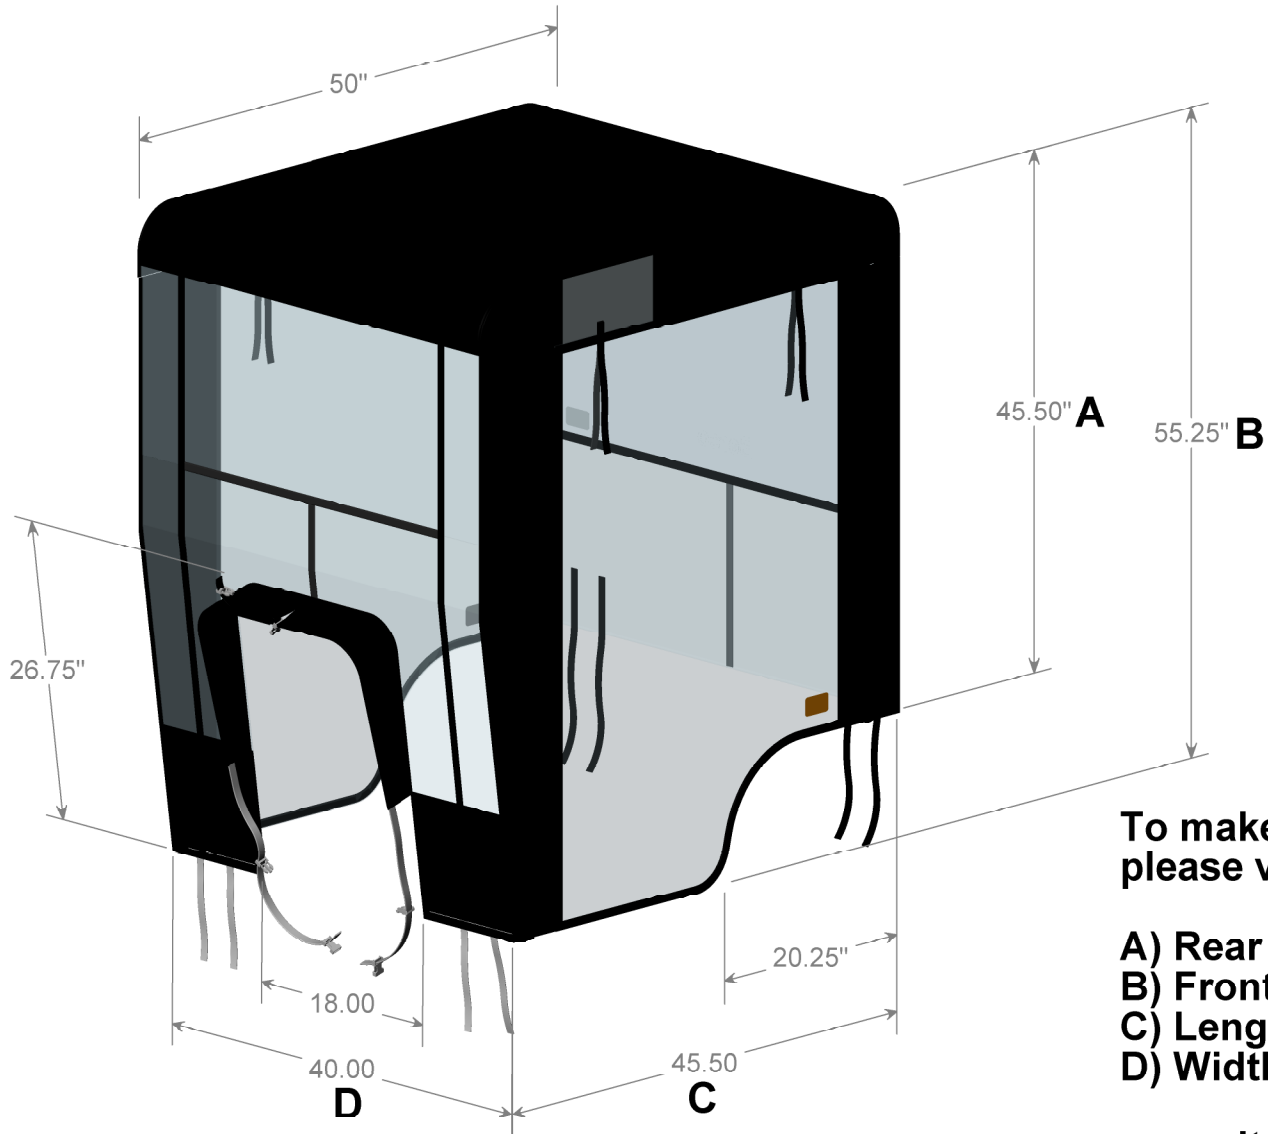

#700423 40" Universal tractor winter cab

To make sure this cab will fit on your tractor please verify that the measurements :

- A) Rear height (45.50")
- B) Front height (55.25")
- C) Length (45.50")
- D) Width (40")

are suitable to your tractor and that the rop bar installed on your tractor as well as any other attachments does not come into interference with the cab.