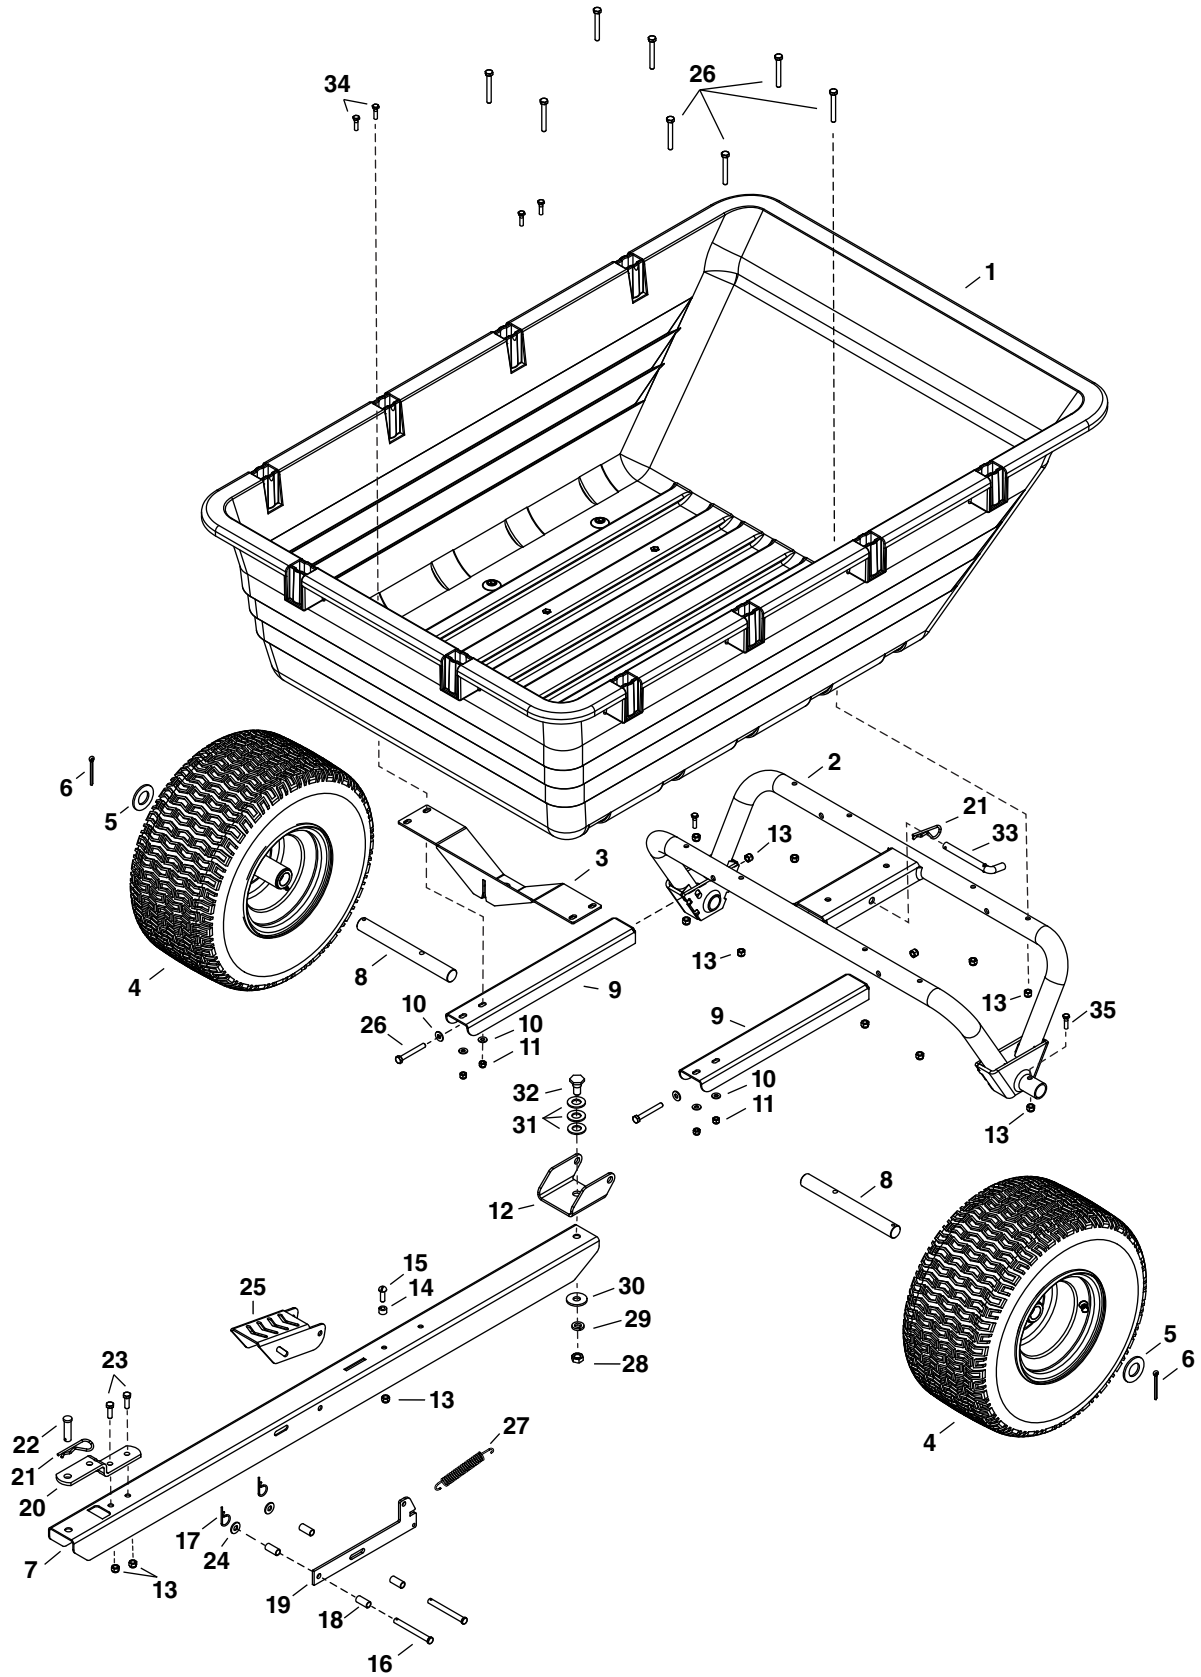

# REPAIR PARTS ILLUSTRATION

## MODEL NUMBER 45-0529

## REPAIR PARTS LIST

### MODEL NUMBER 45-0529

REF.	PART NO.	QTY.	DESCRIPTION
1	41862	1	Poly Tray
2	68939	1	Wheel Support
3	68788	1	Latch Stand
4	42697	2	Wheel
5	43528	2	Washer, 1.06" x 2"
6	46855	2	Cotter Pin, 3/16" x 2"
7	28319	1	Tongue
8	28321	2	Axle
9	68940	2	Wheel Support Brace
10	43088	6	Washer, 5/16" x .74" x .073"
11	47189	4	Hex Nut, Nylock 1/4"
12	28320	1	Pivot Clevis
13	47810	15	Hex Nut, Nylock 5/16"
14	23727	1	Spacer
15	42673	1	Slot Screw, 5/16"-18 x 1"
16	42667	2	Clevis Pin, 3/8" x 3-1/4"
17	43055	2	Hair Pin, 3/32" x 1.8"
18	42563	4	Spacer
19	27383	1	Latch
20	23687	1	Hitch Bracket
21	714-0117	2	Hair Cotter Pin, 5/32" x 3"
22	HA23638	1	Clevis Pin, 1/2" x 1-3/4"
23	43063	2	Hex Bolt, 5/16"-18 x 1"
24	43081	2	Washer, 3/8" x 7/8"
25	27432	1	Pedal Bracket
26	44292	10	Hex Bolt, 5/16"-18 x 2-1/2"
27	43000	1	Extension Spring
28	HA124934	1	Jam Nut, 1/2"
29	43353	1	Lock Washer, 1/2"
30	R19172410	1	Washer, 1/2" x 1-1/2"
31	R19212016	3	Washer, 5/8" x .656"
32	47363	1	Bolt, 1/2"-20 x 1-1/8"
33	46065	1	Channel Pivot Pin, 1/2"
34	43661	4	Hex Bolt, 1/4"-20 x 1"
35	43084	2	Hex Bolt, 5/16"-18 x 1-3/4"
	45407	1	Owner's Manual