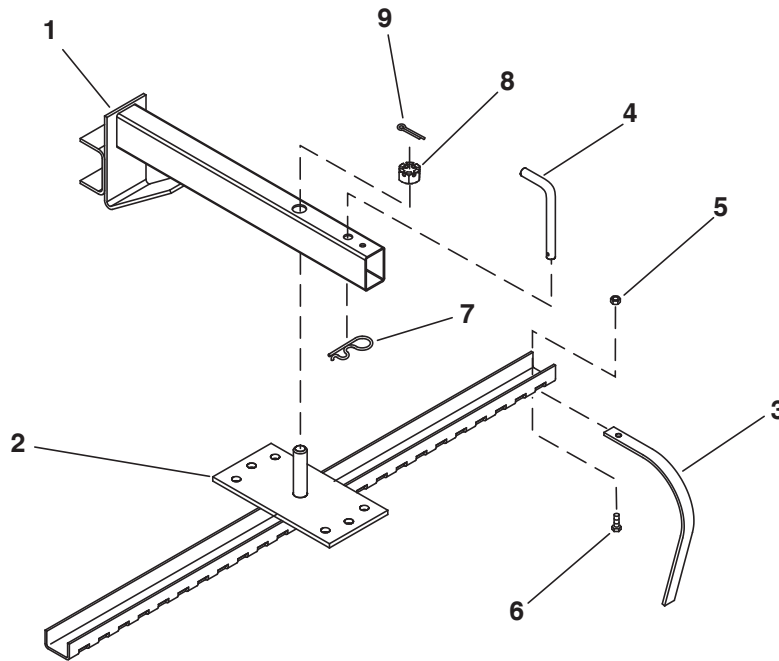

# REPAIR PARTS FOR MODEL 45-0366 SLEEVE HITCH ROCK RAKE

REF. NO.	PART NO.	QTY.	DESCRIPTION	REF. NO.	PART NO.	QTY.	DESCRIPTION
1	65063	1	Hitch Assembly	6	43001	24	Hex Bolt, 3/8-16 x 1"
2	64780	1	Rake Pivot Assembly	7	43343	1	Hair Cotter Pin, 1/8"
3	25165	24	Rake Tine	8	48968	1	Slotted Hex Nut, 1"-8
4	48978	1	Pivot Pin	9	46855	1	Cotter Pin, 3/16" x 2"
5	HA21362	24	Hex Nut, 3/8-16 (Nylock)		49419	1	Owner's Manual