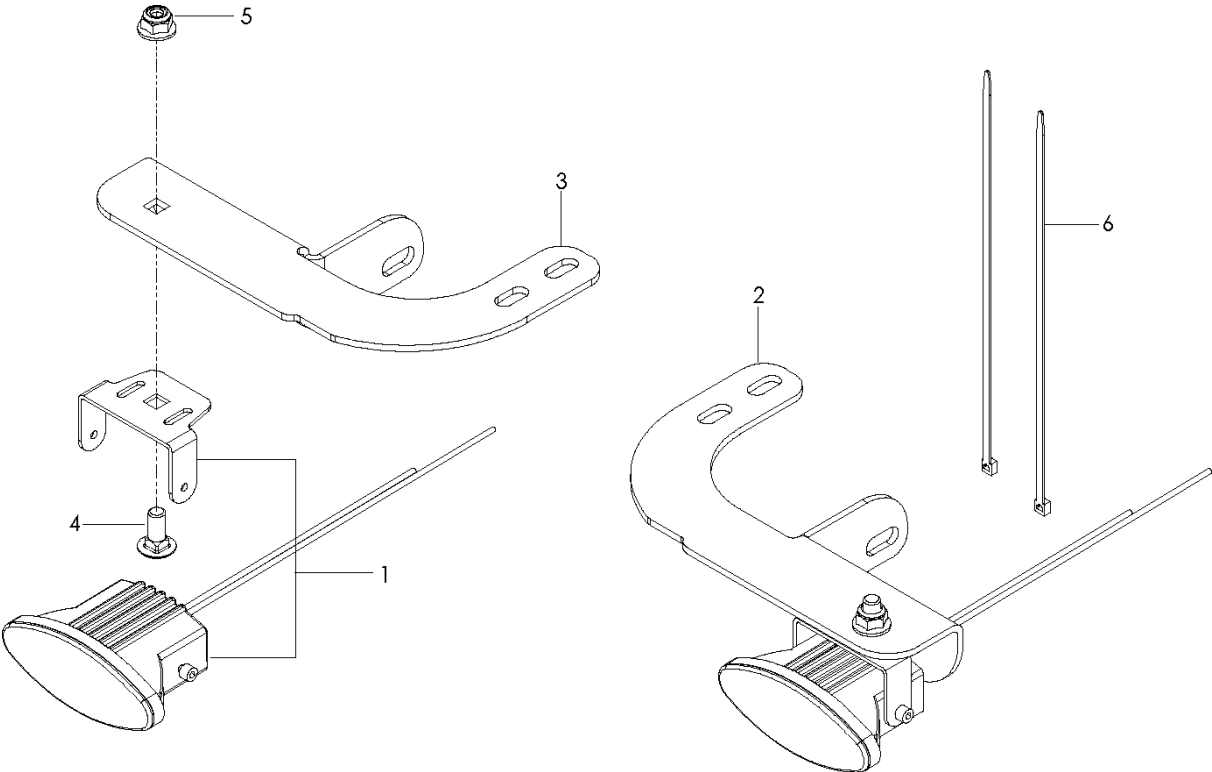

# SPARE PARTS LIST

ACCESSORIES AND TOOLS

LIGHT KIT, 539132388, 2008-02

REPAIR PARTS

LIGHT KIT, 539132388, 2008-02

Ref	Part No	Description	Remark	QTY KIT
1	539 11 15-77	LIGHT W/BRACKET & HARDWARE		1
2	539 13 23-83	BRKT. LIGHT. LT. BLK		1
3	539 13 23-85	BRKT. LIGHT. RT. BLK		1
4	539 99 03-16	BOLT		1
5	539 11 28-99	NUT, 5/16-18, NYLOC		1
6	539 97 68-56	BRACKET		1
	539 13 23-77	PIGTAIL. TRIM LIGHT	NOT SHOWN	2