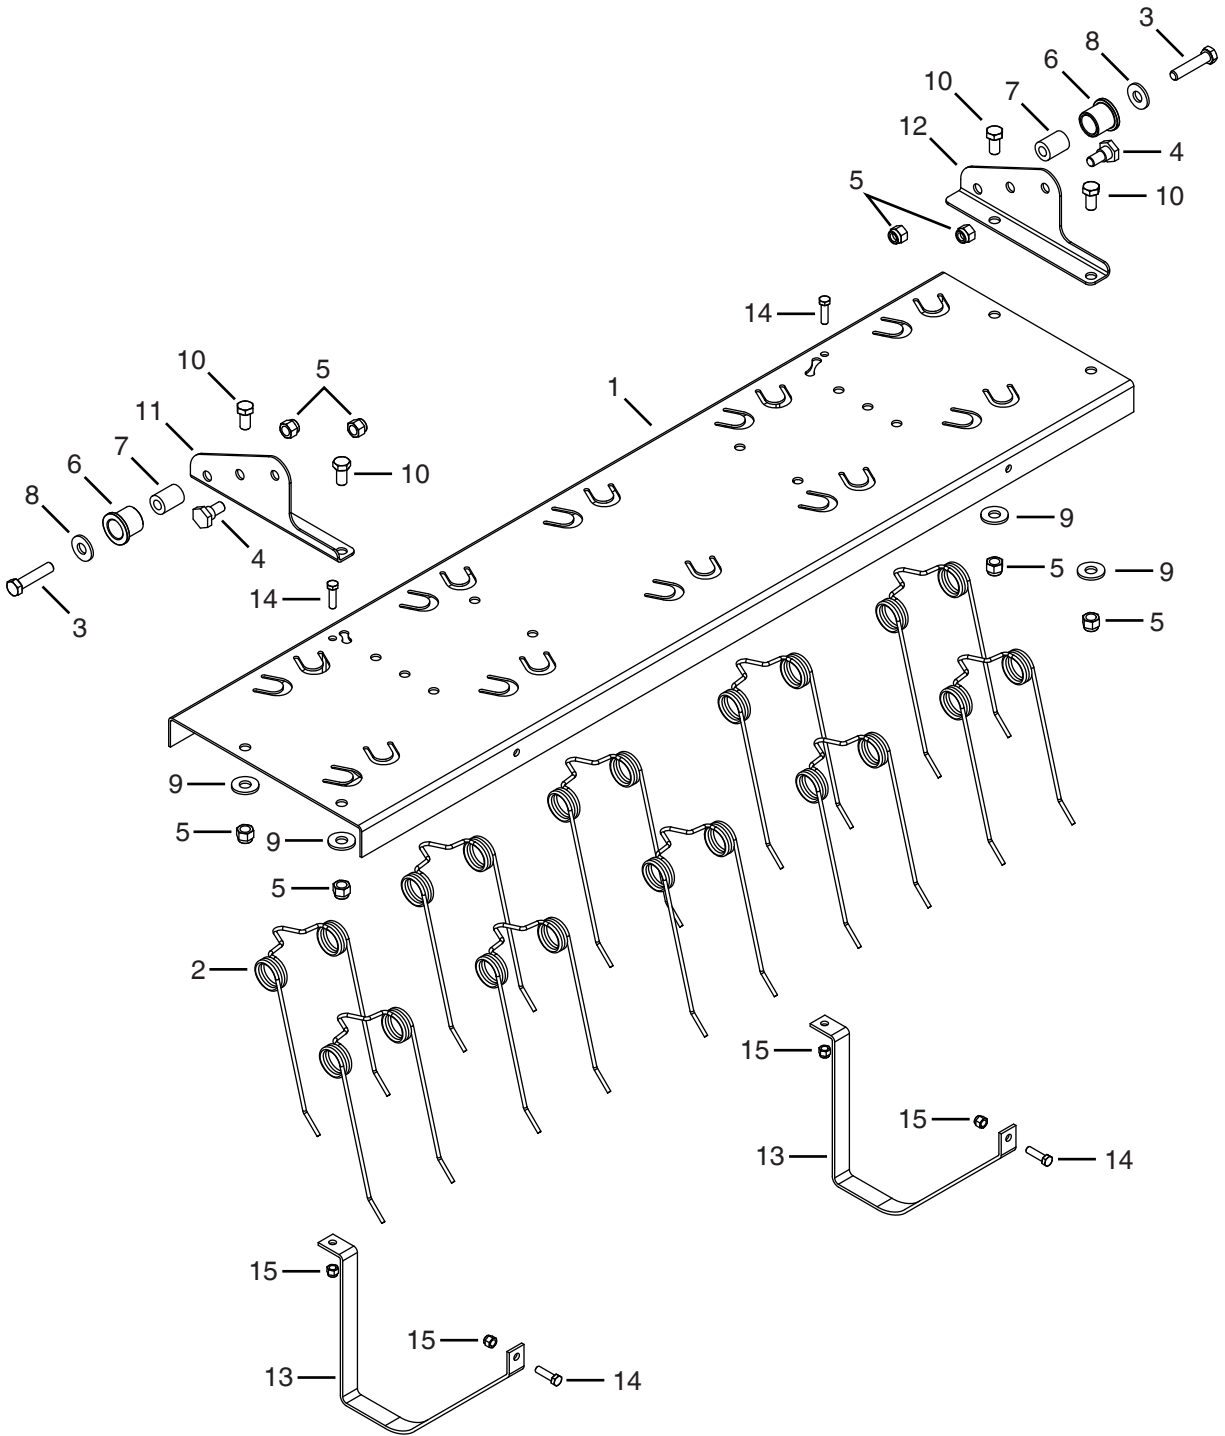

# REPAIR PARTS FOR 45-0457 DETHATCHER

REF	QTY	PART NO	DESCRIPTION	REF	QTY	PART NO	DESCRIPTION
1	1	24874	Tine Spring Shield	9	4	43081	Washer, 5/16"
2	10	46761	Spring	10	4	43407	Hex Bolt, 3/8-16 x 3/4"
3	2	41576	Hex Bolt, 3/8-16 x 1-3/4"	11	1	26600	Bracket, RH
4	2	48106	Shoulder Bolt, 3/8-16 x .9"	12	1	26601	Bracket, LH
5	8	HA21362	Nylock Nut, 3/8-16	13	2	26826	Gauge, Skid
6	2	44798	Flange Bearing	14	4	43012	Hex Bolt, 1/4-20 x 3/4"
7	2	24286	Spacer, .38 x .75 x 1"	15	4	47189	Nylock Nut, 1/4-20
8	2	43070	Washer, 3/8"	1	1	40753-D	Owners Manual